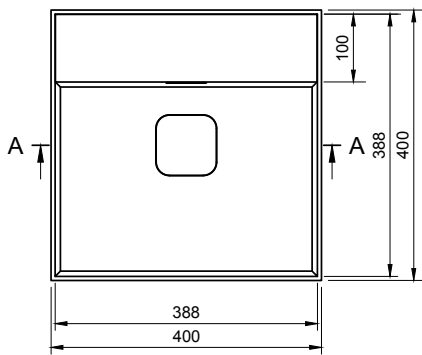

CUBE-X WM 40 WALL MOUNT WASHBASIN

ART. NO.: 1031056 | RECTANGLE

TOP VIEW

REAR VIEW

SECTION A-A

SECTION B-B

DRAIN COVER

SPECIFICATIONS

MATERIAL

INFINITE[®] Solid Surfaces

AVAILABLE COLORS

PRODUCT SIZE

L400 x D400 x H160mm

GROSS/NET WEIGHT

12.5kg / 10.5kg

WATER CAPACITY