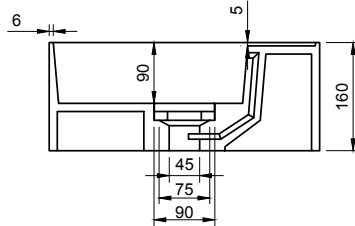

CUBE-X WM 40 WALL MOUNT WASHBASIN

ART. NO.: 1031056 | RECTANGLE

TOP VIEW

REAR VIEW

SECTION A-A

SECTION B-B

DRAIN COVER

SPECIFICATIONS

MATERIAL

INFINITE[®] Solid Surfaces

AVAILABLE COLORS

PRODUCT SIZE

L400 x D400 x H160mm

GROSS/NET WEIGHT

12.5kg / 10.5kg

WATER CAPACITY