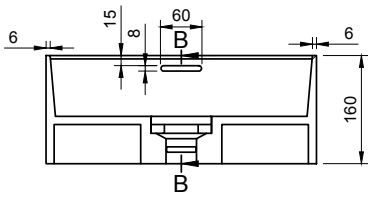

CUBE-X WM 40 WALL MOUNT WASHBASIN

ART. NO.: 1031056 | RECTANGLE

TOP VIEW

REAR VIEW

SECTION A-A

SECTION B-B

DRAIN COVER

SPECIFICATIONS

MATERIAL

INFINITE[®] Solid Surfaces

AVAILABLE COLORS

PRODUCT SIZE

L400 x D400 x H160mm

GROSS/NET WEIGHT

12.5kg / 10.5kg

WATER CAPACITY