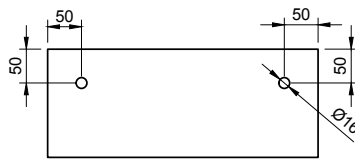

CUBE-X WM 40 WALL MOUNT WASHBASIN

ART. NO.: 1031056 | RECTANGLE

TOP VIEW

REAR VIEW

SECTION A-A

SECTION B-B

DRAIN COVER

SPECIFICATIONS

MATERIAL

INFINITE[®] Solid Surfaces

AVAILABLE COLORS

PRODUCT SIZE

L400 x D400 x H160mm

GROSS/NET WEIGHT

12.5kg / 10.5kg

WATER CAPACITY