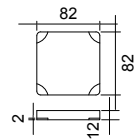

CUBE-X WM 40 WALL MOUNT WASHBASIN

ART. NO.: 1031056 | RECTANGLE

TOP VIEW

REAR VIEW

SECTION A-A

SECTION B-B

DRAIN COVER

SPECIFICATIONS

MATERIAL

INFINITE[®] Solid Surfaces

AVAILABLE COLORS

PRODUCT SIZE

L400 x D400 x H160mm

GROSS/NET WEIGHT

12.5kg / 10.5kg

WATER CAPACITY