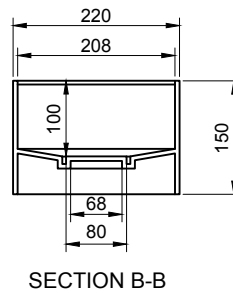

CUBE-X WM 65 WALL MOUNT WASHBASIN

ART. NO.: 1031006 | RECTANGLE

SPECIFICATIONS

MATERIAL

INFINITE[®] Solid Surfaces

AVAILABLE COLORS

PRODUCT SIZE

L650 x D220 x H150mm

GROSS/NET WEIGHT

11.5kg / 9.5kg

WATER CAPACITY

9.0L

REMARKS

Not Include Waste Pipe

ACCESSORIES LIST

9000022
Pop-Up Drainage