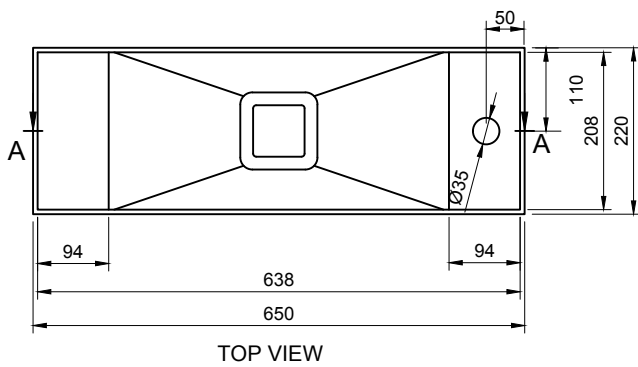

CUBE-X WM 65 WALL MOUNT WASHBASIN

ART. NO.: 1031006 | RECTANGLE

SPECIFICATIONS

MATERIAL

INFINITE[®] Solid Surfaces

AVAILABLE COLORS

PRODUCT SIZE

L650 x D220 x H150mm

GROSS/NET WEIGHT

11.5kg / 9.5kg

WATER CAPACITY

9.0L

REMARKS

Not Include Waste Pipe

ACCESSORIES LIST

9000022
Pop-Up Drainage