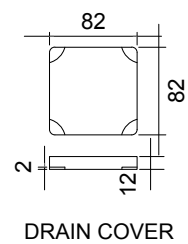

CUBE-X WM 65 WALL MOUNT WASHBASIN

ART. NO.: 1031006 | RECTANGLE

SPECIFICATIONS

MATERIAL

INFINITE[®] Solid Surfaces

AVAILABLE COLORS

PRODUCT SIZE

L650 x D220 x H150mm

GROSS/NET WEIGHT

11.5kg / 9.5kg

WATER CAPACITY

9.0L

REMARKS

Not Include Waste Pipe

ACCESSORIES LIST

9000022
Pop-Up Drainage