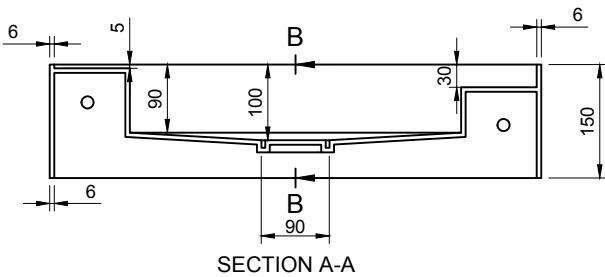

CUBE-X WM 65 WALL MOUNT WASHBASIN

ART. NO.: 1031006 | RECTANGLE

SPECIFICATIONS

MATERIAL

INFINITE[®] Solid Surfaces

AVAILABLE COLORS

PRODUCT SIZE

L650 x D220 x H150mm

GROSS/NET WEIGHT

11.5kg / 9.5kg

WATER CAPACITY

9.0L

REMARKS

Not Include Waste Pipe

ACCESSORIES LIST

9000022
Pop-Up Drainage