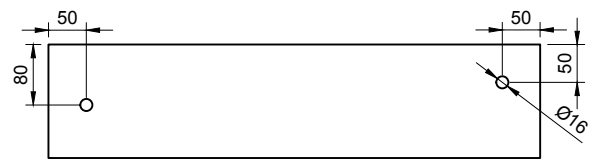

CUBE-X WM 65 WALL MOUNT WASHBASIN

ART. NO.: 1031006 | RECTANGLE

SPECIFICATIONS

MATERIAL

INFINITE[®] Solid Surfaces

AVAILABLE COLORS

PRODUCT SIZE

L650 x D220 x H150mm

GROSS/NET WEIGHT

11.5kg / 9.5kg

WATER CAPACITY

9.0L

REMARKS

Not Include Waste Pipe

ACCESSORIES LIST

9000022
Pop-Up Drainage