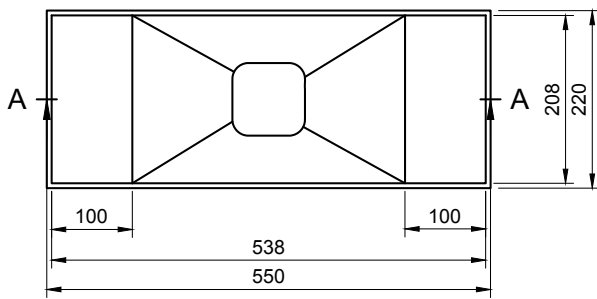

CUBE-X WM 55 WALL MOUNT WASHBASIN

ART. NO.: 1031005 | RECTANGLE

TOP VIEW

REAR VIEW

SECTION A-A

SECTION B-B

DRAIN COVER

SPECIFICATIONS

MATERIAL

INFINITE[®] Solid Surfaces

AVAILABLE COLORS

PRODUCT SIZE

L550 x D220 x H150mm

GROSS/NET WEIGHT

11.5kg / 8.5kg

WATER CAPACITY