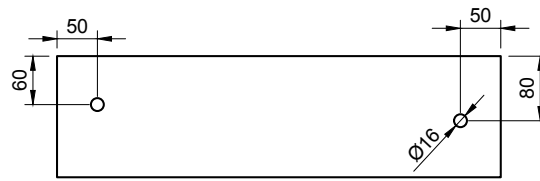

CUBE-X WM 55 WALL MOUNT WASHBASIN

ART. NO.: 1031005 | RECTANGLE

TOP VIEW

REAR VIEW

SECTION A-A

SECTION B-B

DRAIN COVER

SPECIFICATIONS

MATERIAL

INFINITE[®] Solid Surfaces

AVAILABLE COLORS

PRODUCT SIZE

L550 x D220 x H150mm

GROSS/NET WEIGHT

11.5kg / 8.5kg

WATER CAPACITY