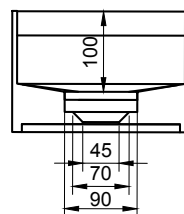

CUBE-X WM 55 WALL MOUNT WASHBASIN

ART. NO.: 1031005 | RECTANGLE

TOP VIEW

REAR VIEW

SECTION A-A

SECTION B-B

DRAIN COVER

SPECIFICATIONS

MATERIAL

INFINITE[®] Solid Surfaces

AVAILABLE COLORS

PRODUCT SIZE

L550 x D220 x H150mm

GROSS/NET WEIGHT

11.5kg / 8.5kg

WATER CAPACITY