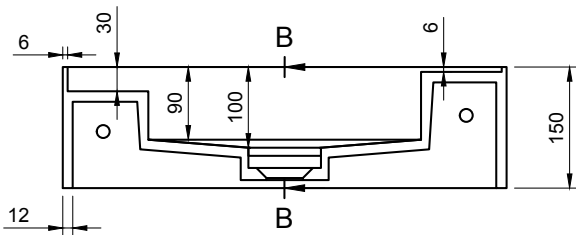

CUBE-X WM 55 WALL MOUNT WASHBASIN

ART. NO.: 1031005 | RECTANGLE

TOP VIEW

REAR VIEW

SECTION A-A

SECTION B-B

DRAIN COVER

SPECIFICATIONS

MATERIAL

INFINITE[®] Solid Surfaces

AVAILABLE COLORS

PRODUCT SIZE

L550 x D220 x H150mm

GROSS/NET WEIGHT

11.5kg / 8.5kg

WATER CAPACITY