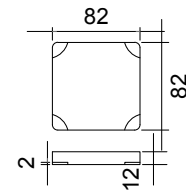

CUBE-X WM 55 WALL MOUNT WASHBASIN

ART. NO.: 1031005 | RECTANGLE

TOP VIEW

REAR VIEW

SECTION A-A

SECTION B-B

DRAIN COVER

SPECIFICATIONS

MATERIAL

INFINITE[®] Solid Surfaces

AVAILABLE COLORS

PRODUCT SIZE

L550 x D220 x H150mm

GROSS/NET WEIGHT

11.5kg / 8.5kg

WATER CAPACITY