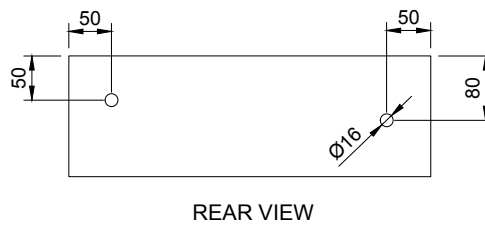

CUBE-X WM 45 WALL MOUNT WASHBASIN

ART. NO.: 1031004 | RECTANGLE

SPECIFICATIONS

MATERIAL

INFINITE[®] Solid Surfaces

AVAILABLE COLORS

PRODUCT SIZE

L450 x D220 x H150mm

GROSS/NET WEIGHT

12.0kg / 7.5kg

WATER CAPACITY

5.0L

REMARKS

Not Include Waste Pipe

ACCESSORIES LIST

9000022
Pop-Up Drainage