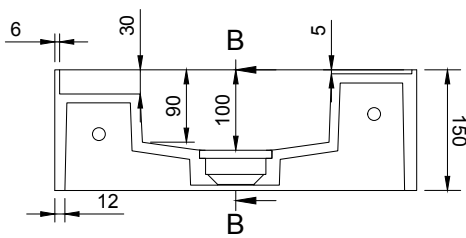

CUBE-X WM 45 WALL MOUNT WASHBASIN

ART. NO.: 1031004 | RECTANGLE

SPECIFICATIONS

MATERIAL

INFINITE[®] Solid Surfaces

AVAILABLE COLORS

PRODUCT SIZE

L450 x D220 x H150mm

GROSS/NET WEIGHT

12.0kg / 7.5kg

WATER CAPACITY

5.0L

REMARKS

Not Include Waste Pipe

ACCESSORIES LIST

9000022
Pop-Up Drainage