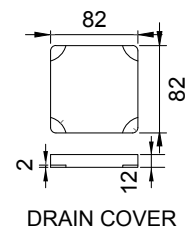

CUBE-X WM 45 WALL MOUNT WASHBASIN

ART. NO.: 1031004 | RECTANGLE

SPECIFICATIONS

MATERIAL

INFINITE[®] Solid Surfaces

AVAILABLE COLORS

PRODUCT SIZE

L450 x D220 x H150mm

GROSS/NET WEIGHT

12.0kg / 7.5kg

WATER CAPACITY

5.0L

REMARKS

Not Include Waste Pipe

ACCESSORIES LIST

9000022
Pop-Up Drainage