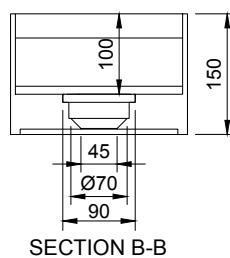

CUBE-X WM 45 WALL MOUNT WASHBASIN

ART. NO.: 1031004 | RECTANGLE

SPECIFICATIONS

MATERIAL

INFINITE[®] Solid Surfaces

AVAILABLE COLORS

PRODUCT SIZE

L450 x D220 x H150mm

GROSS/NET WEIGHT

12.0kg / 7.5kg

WATER CAPACITY

5.0L

REMARKS

Not Include Waste Pipe

ACCESSORIES LIST

9000022
Pop-Up Drainage