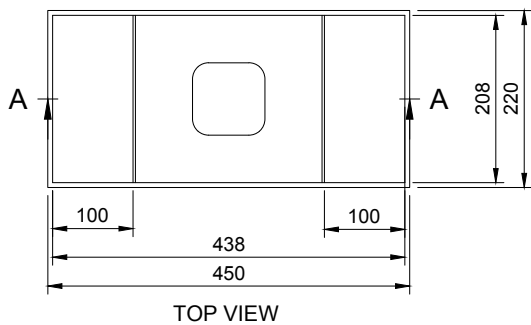

CUBE-X WM 45 WALL MOUNT WASHBASIN

ART. NO.: 1031004 | RECTANGLE

SPECIFICATIONS

MATERIAL

INFINITE[®] Solid Surfaces

AVAILABLE COLORS

PRODUCT SIZE

L450 x D220 x H150mm

GROSS/NET WEIGHT

12.0kg / 7.5kg

WATER CAPACITY

5.0L

REMARKS

Not Include Waste Pipe

ACCESSORIES LIST

9000022
Pop-Up Drainage