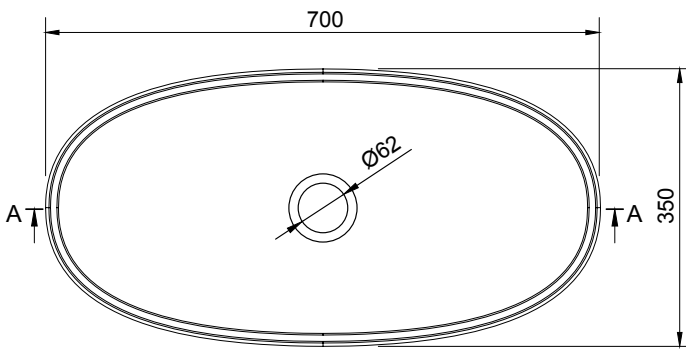

SOLIDCLIFF 70 OVERCOUNTER WASHBASIN

ART. NO.: 1030940 | ROUNDED RECTANGLE

TOP VIEW

SECTION A-A

SECTION B-B

SPECIFICATIONS

MATERIAL

INFINITE[®] Solid Surfaces

AVAILABLE COLORS

PRODUCT SIZE

L700 x D350 x H125mm

GROSS/NET WEIGHT

13.5kg / 10.5kg

WATER CAPACITY

11.0L

REMARKS