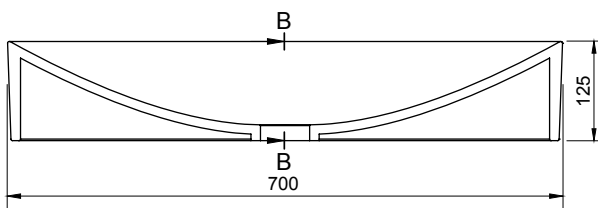

SECTION A-A