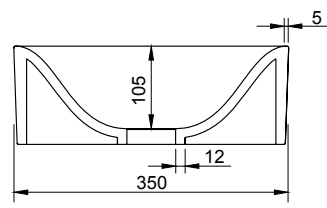

SECTION B-B

SPECIFICATIONS

MATERIAL

INFINITE® Solid Surfaces