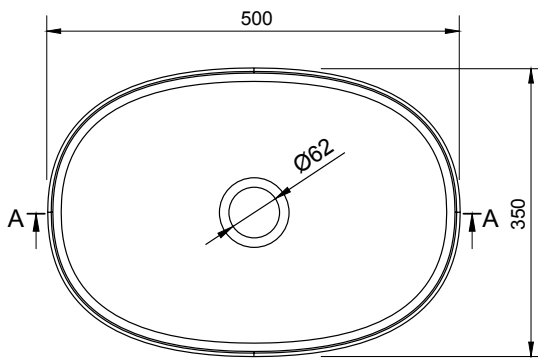

SOLIDCLIFF 50 OVERCOUNTER WASHBASIN

ART. NO.: 1030938 | ROUNDED RECTANGLE

TOP VIEW

SECTION A-A

SECTION B-B

SPECIFICATIONS

MATERIAL

INFINITE[®] Solid Surfaces

AVAILABLE COLORS

PRODUCT SIZE

L500 x D350 x H125mm

GROSS/NET WEIGHT

11.0kg / 8.0kg

WATER CAPACITY

7.5L

REMARKS