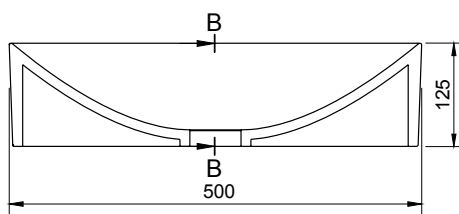

SECTION A-A