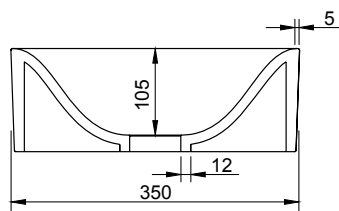

SOLIDCLIFF 50 OVERCOUNTER WASHBASIN

ART. NO.: 1030938 | ROUNDED RECTANGLE

TOP VIEW

SECTION A-A

SECTION B-B

SPECIFICATIONS

MATERIAL

INFINITE[®] Solid Surfaces

AVAILABLE COLORS

PRODUCT SIZE

L500 x D350 x H125mm

GROSS/NET WEIGHT

11.0kg / 8.0kg

WATER CAPACITY

7.5L

REMARKS