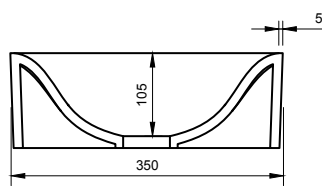

SECTION B-B

SPECIFICATIONS

MATERIAL

INFINITE® Solid Surfaces