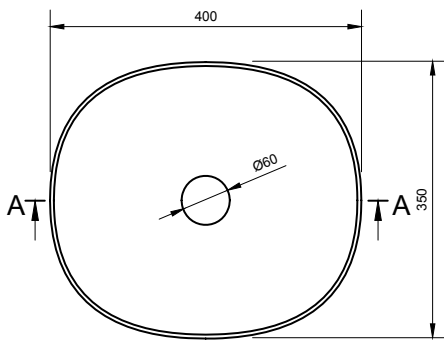

SOLIDCLIFF 40 OVERCOUNTER WASHBASIN

ART. NO.: 1030937 | ROUNDED RECTANGLE

TOP VIEW

SECTION A-A

SECTION B-B

SPECIFICATIONS

MATERIAL

INFINITE[®] Solid Surfaces

AVAILABLE COLORS

PRODUCT SIZE

L400 x D350 x H125mm

GROSS/NET WEIGHT

8.5kg / 6.0kg

WATER CAPACITY

6.5L

REMARKS