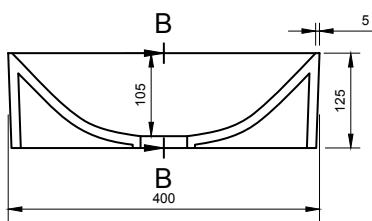

SECTION A-A