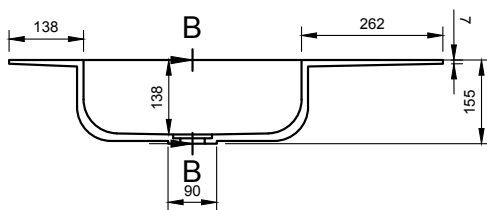

SOLIDCAP WASHBASIN

ART. NO.: 1030936 | ELLIPSE

TOP VIEW

SECTION A-A

SECTION B-B

SPECIFICATIONS

MATERIAL

INFINITE[®] Solid Surfaces

AVAILABLE COLORS

PRODUCT SIZE

L804 x D452 x H155mm

GROSS/NET WEIGHT

14.0kg / 10.5kg

WATER CAPACITY

16.0L

REMARKS