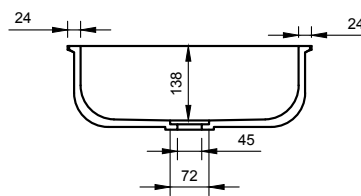

SECTION B-B

SPECIFICATIONS

MATERIAL

INFINITE® Solid Surfaces