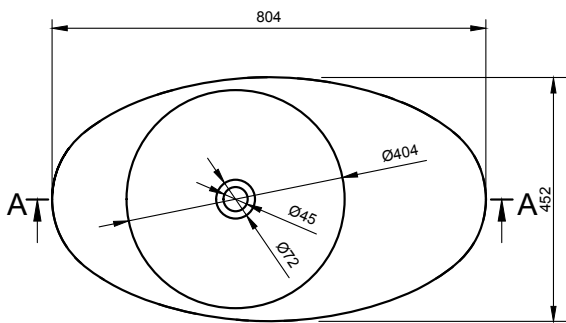

SOLIDCAP WASHBASIN

ART. NO.: 1030936 | ELLIPSE

TOP VIEW

SPECIFICATIONS

MATERIAL

INFINITE® Solid Surfaces

AVAILABLE COLORS

PRODUCT SIZE

L804 x D452 x H155mm

GROSS/NET WEIGHT

14.0kg / 10.5kg

WATER CAPACITY

16.0L

REMARKS

Not Include Waste Pipe

ACCESSORIES LIST

*OPTIONAL