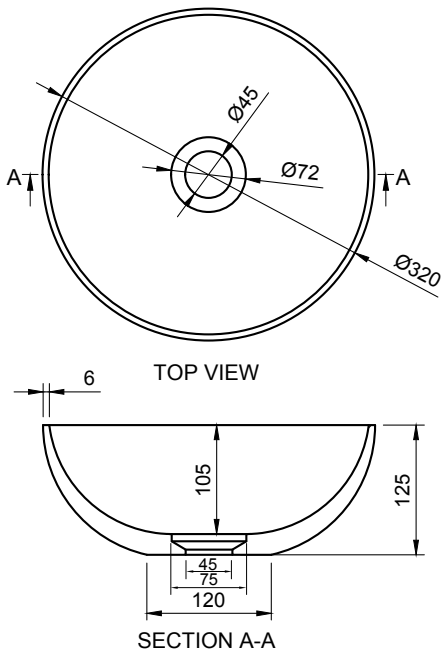

SUPER THIN EDGE 32 OVERCOUNTER WASHBASIN

ART. NO.: 1030883 | ROUND

SPECIFICATIONS

MATERIAL

INFINITE[®] Solid Surfaces

AVAILABLE COLORS

PRODUCT SIZE

Dia320 x H125mm

GROSS/NET WEIGHT

6.5kg / 3.5kg

WATER CAPACITY

4.5L

REMARKS

Not Include Waste Pipe

ACCESSORIES LIST

9000010
Pop-Up Drainage