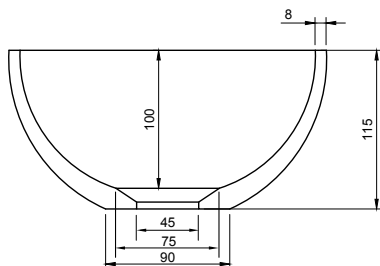

SUPER THIN EDGE 23 OVERCOUNTER WASHBASIN

ART. NO.: 1030699 | ROUND

TOP VIEW

SECTION A-A

SPECIFICATIONS

MATERIAL

INFINITE[®] Solid Surfaces

AVAILABLE COLORS

PRODUCT SIZE

Dia230 x H115mm

GROSS/NET WEIGHT

4.5kg / 2.0kg

WATER CAPACITY

3.0L

REMARKS

Not Include Waste Pipe