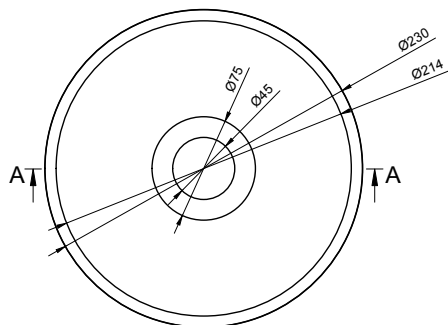

SUPER THIN EDGE 23 OVERCOUNTER WASHBASIN

ART. NO.: 1030699 | ROUND

TOP VIEW

SECTION A-A

SPECIFICATIONS

MATERIAL

INFINITE[®] Solid Surfaces

AVAILABLE COLORS

PRODUCT SIZE

Dia230 x H115mm

GROSS/NET WEIGHT

4.5kg / 2.0kg

WATER CAPACITY

3.0L

REMARKS

Not Include Waste Pipe