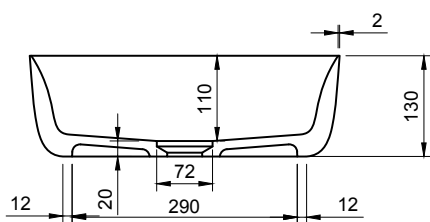

## SOLIDHILL 40 OVERCOUNTER WASHBASIN

ART. NO.: 1030508 | ROUND

TOP VIEW

SECTION A-A

### SPECIFICATIONS

**MATERIAL**

INFINITE<sup>®</sup> Solid Surfaces

**AVAILABLE COLORS**

**PRODUCT SIZE**

Dia400 x H130mm

**GROSS/NET WEIGHT**

11.0kg / 7.5kg

**WATER CAPACITY**

10.5L

**REMARKS**

Not Include Waste Pipe