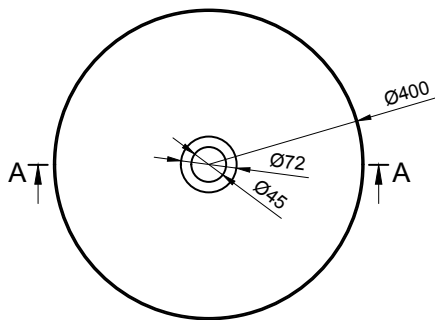

## SOLIDHILL 40 OVERCOUNTER WASHBASIN

ART. NO.: 1030508 | ROUND

TOP VIEW

SECTION A-A

### SPECIFICATIONS

**MATERIAL**

INFINITE<sup>®</sup> Solid Surfaces

**AVAILABLE COLORS**

**PRODUCT SIZE**

Dia400 x H130mm

**GROSS/NET WEIGHT**

11.0kg / 7.5kg

**WATER CAPACITY**

10.5L

**REMARKS**

Not Include Waste Pipe