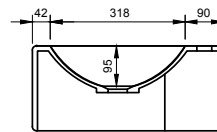

SECTION B-B