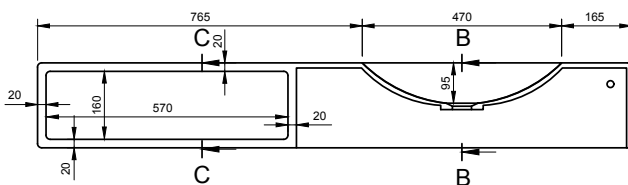

SECTION A-A

SPECIFICATIONS

MATERIAL

INFINITE® Solid Surfaces

AVAILABLE COLORS

PRODUCT SIZE

L1400 x D450 x H200mm

GROSS/NET WEIGHT

50.0kg / 43.0kg

WATER CAPACITY

8.5L

REMARKS

Not Include Waste Pipe

ACCESSORIES LIST

9000010
Pop-Up Drainage

9000090
Magic Sponge 1pc

9000283
M8 Screws 4pc

*OPTIONAL

9000018
Chorme Waste Drainage