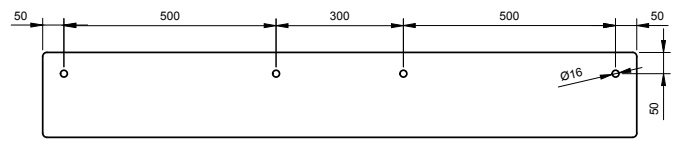

SPIO WM 140R W/SHELF WALL MOUNT WASHBASIN

ART. NO.: 1030481 | RECTANGLE

REAR VIEW

SPECIFICATIONS

MATERIAL

INFINITE® Solid Surfaces

AVAILABLE COLORS

PRODUCT SIZE

L1400 x D450 x H200mm

GROSS/NET WEIGHT

50.0kg / 43.0kg

WATER CAPACITY

8.5L

REMARKS

Not Include Waste Pipe

ACCESSORIES LIST

9000010
Pop-Up Drainage

9000090
Magic Sponge 1pc

9000283
M8 Screws 4pc

*OPTIONAL

9000018
Chorme Waste Drainage