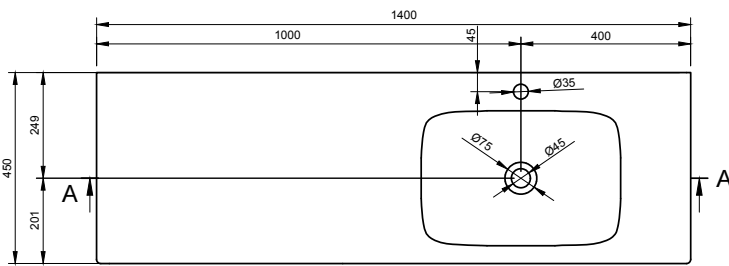

SPIO WM 140R W/SHELF WALL MOUNT WASHBASIN

ART. NO.: 1030481 | RECTANGLE

TOP VIEW

SPECIFICATIONS

MATERIAL

INFINITE® Solid Surfaces

AVAILABLE COLORS

PRODUCT SIZE

L1400 x D450 x H200mm

GROSS/NET WEIGHT

50.0kg / 43.0kg

WATER CAPACITY

8.5L

REMARKS

Not Include Waste Pipe

ACCESSORIES LIST

9000010
Pop-Up Drainage

9000090
Magic Sponge 1pc

9000283
M8 Screws 4pc

*OPTIONAL

9000018
Chorme Waste Drainage