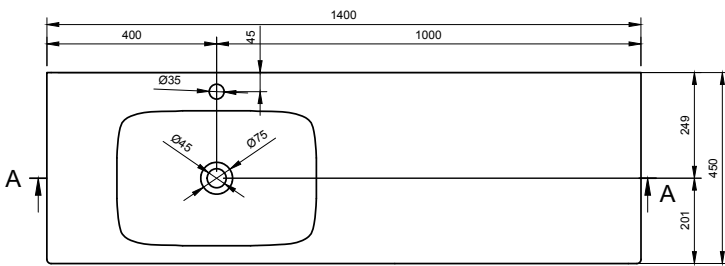

SPIO WM 140L W/SHELF WALL MOUNT WASHBASIN

ART. NO.: 1030480 | RECTANGLE

TOP VIEW