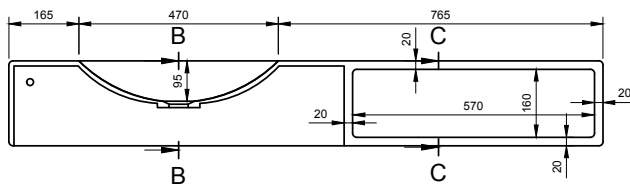

SECTION A-A

SPECIFICATIONS

MATERIAL

INFINITE® Solid Surfaces

AVAILABLE COLORS

PRODUCT SIZE

L1400 x D450 x H200mm

GROSS/NET WEIGHT

50.0kg / 43.0kg

WATER CAPACITY

8.5L

REMARKS

Not Include Waste Pipe

ACCESSORIES LIST

*OPTIONAL