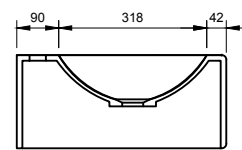

SECTION C-C

SPECIFICATIONS

MATERIAL

INFINITE® Solid Surfaces