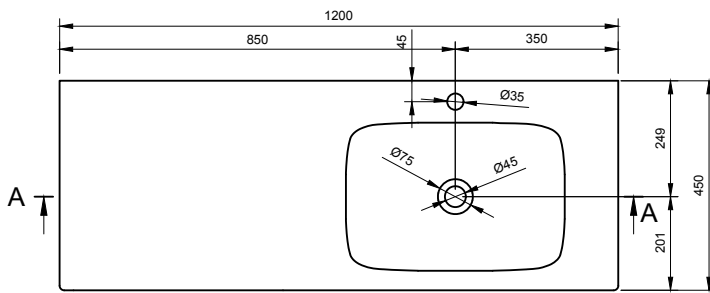

SPIO WM 120R W/SHELF WALL MOUNT WASHBASIN

ART. NO.: 1030479 | RECTANGLE

TOP VIEW