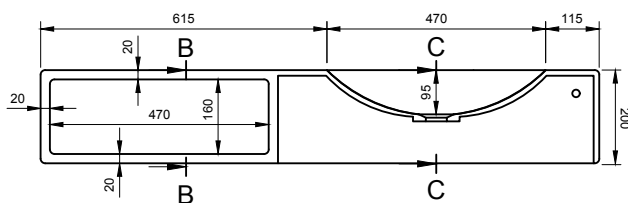

SECTION A-A

SPECIFICATIONS

MATERIAL

INFINITE® Solid Surfaces

AVAILABLE COLORS

PRODUCT SIZE

L1200 x D450 x H200mm

GROSS/NET WEIGHT

44.0kg / 38.0kg

WATER CAPACITY

8,5L

REMARKS

Not Include Waste Pipe

ACCESSORIES LIST

*OPTIONAL