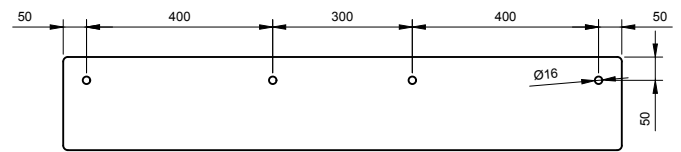

SPIO WM 120R W/SHELF WALL MOUNT WASHBASIN

ART. NO.: 1030479 | RECTANGLE

REAR VIEW

SPECIFICATIONS

MATERIAL

INFINITE® Solid Surfaces

AVAILABLE COLORS

PRODUCT SIZE

L1200 x D450 x H200mm

GROSS/NET WEIGHT

44.0kg / 38.0kg

WATER CAPACITY

8,5L

REMARKS

Not Include Waste Pipe

ACCESSORIES LIST

*OPTIONAL