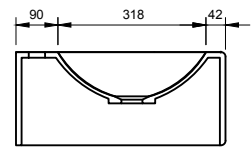

SECTION C-C

SPECIFICATIONS

MATERIAL

INFINITE® Solid Surfaces