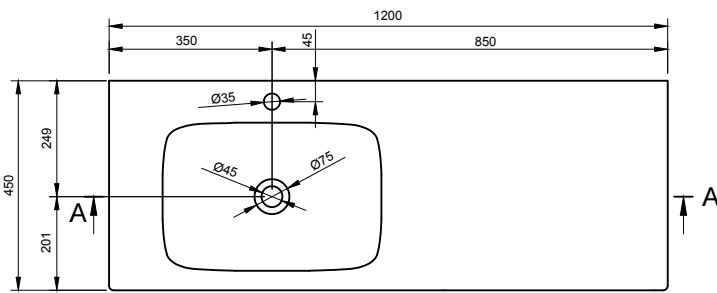

SPIO WM 120L W/SHELF WALL MOUNT WASHBASIN

ART. NO.: 1030478 | RECTANGLE

TOP VIEW