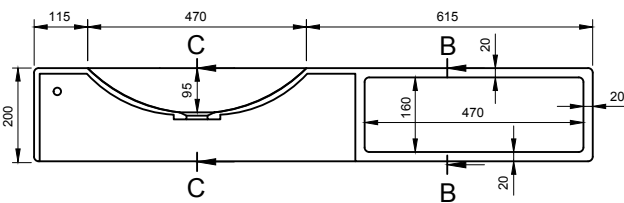

SECTION A-A

SPECIFICATIONS

MATERIAL

INFINITE® Solid Surfaces

AVAILABLE COLORS

PRODUCT SIZE

L1200 x D450 x H200mm

GROSS/NET WEIGHT

44.0kg / 38.0kg

WATER CAPACITY

8.5L

REMARKS

Not Include Waste Pipe

ACCESSORIES LIST

9000010
Pop-Up Drainage

9000090
Magic Sponge 1pc

9000283
M8 Screws 4pc

*OPTIONAL

9000018
Chrome Waste Drainage