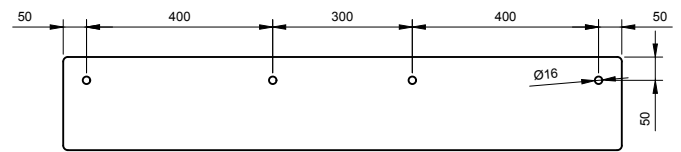

SPIO WM 120L W/SHELF WALL MOUNT WASHBASIN

ART. NO.: 1030478 | RECTANGLE

REAR VIEW

SPECIFICATIONS

MATERIAL

INFINITE® Solid Surfaces

AVAILABLE COLORS

PRODUCT SIZE

L1200 x D450 x H200mm

GROSS/NET WEIGHT

44.0kg / 38.0kg

WATER CAPACITY

8.5L

REMARKS

Not Include Waste Pipe

ACCESSORIES LIST

9000010
Pop-Up Drainage

9000090
Magic Sponge 1pc

9000283
M8 Screws 4pc

*OPTIONAL

9000018
Chrome Waste Drainage