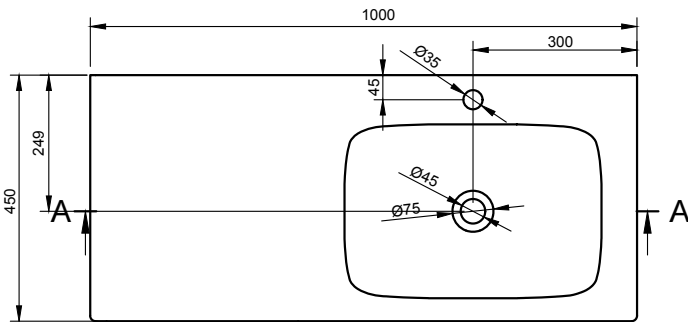

SPIO WM 100R W/SHELF WALL MOUNT WASHBASIN

ART. NO.: 1030477 | RECTANGLE

TOP VIEW

REAR VIEW

SECTION A-A

SECTION B-B

SECTION C-C

SPECIFICATIONS

MATERIAL

INFINITE[®] Solid Surfaces

AVAILABLE COLORS

PRODUCT SIZE

L1000 x D450 x H200mm

GROSS/NET WEIGHT

41.0kg / 33.0kg

WATER CAPACITY