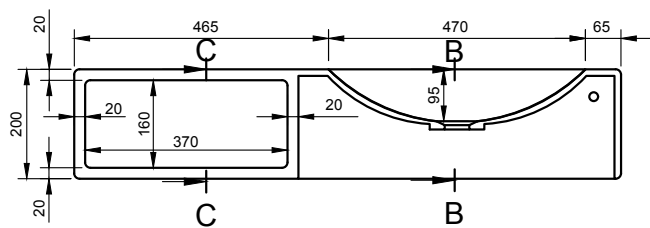

SPIO WM 100R W/SHELF WALL MOUNT WASHBASIN

ART. NO.: 1030477 | RECTANGLE

TOP VIEW

REAR VIEW

SECTION A-A

SECTION B-B

SECTION C-C

SPECIFICATIONS

MATERIAL

INFINITE[®] Solid Surfaces

AVAILABLE COLORS

PRODUCT SIZE

L1000 x D450 x H200mm

GROSS/NET WEIGHT

41.0kg / 33.0kg

WATER CAPACITY