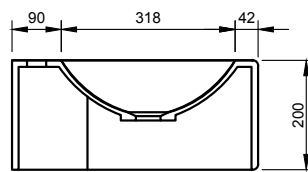

SPIO WM 100R W/SHELF WALL MOUNT WASHBASIN

ART. NO.: 1030477 | RECTANGLE

TOP VIEW

REAR VIEW

SECTION A-A

SECTION B-B

SECTION C-C

SPECIFICATIONS

MATERIAL

INFINITE[®] Solid Surfaces

AVAILABLE COLORS

PRODUCT SIZE

L1000 x D450 x H200mm

GROSS/NET WEIGHT

41.0kg / 33.0kg

WATER CAPACITY