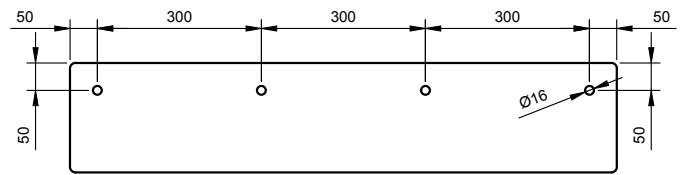

SPIO WM 100R W/SHELF WALL MOUNT WASHBASIN

ART. NO.: 1030477 | RECTANGLE

TOP VIEW

REAR VIEW

SECTION A-A

SECTION B-B

SECTION C-C

SPECIFICATIONS

MATERIAL

INFINITE[®] Solid Surfaces

AVAILABLE COLORS

PRODUCT SIZE

L1000 x D450 x H200mm

GROSS/NET WEIGHT

41.0kg / 33.0kg

WATER CAPACITY