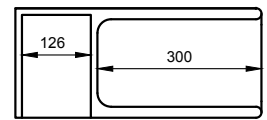

SECTION C-C

SPECIFICATIONS

MATERIAL

INFINITE® Solid Surfaces