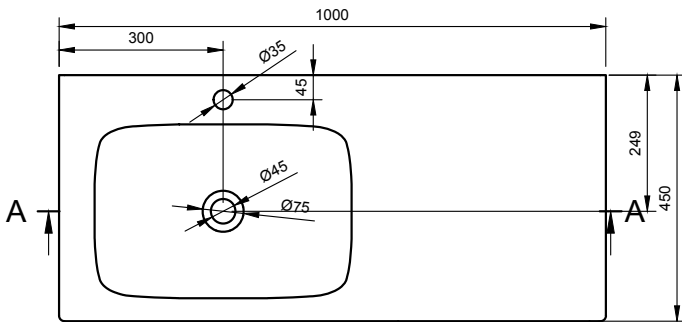

SPIO WM 100L W/SHELF WALL MOUNT WASHBASIN

ART. NO.: 1030470 | RECTANGLE

TOP VIEW