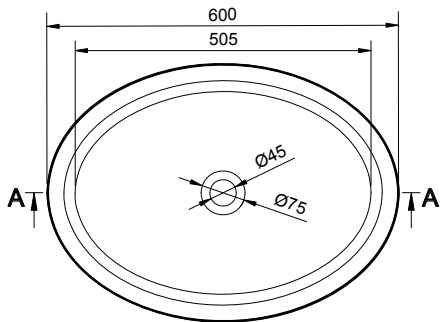

SOLIDHARMONY 60 OVERCOUNTER WASHBASIN

ART. NO.: 1030239 | OVAL

TOP VIEW

SECTION A-A

SECTION B-B

SPECIFICATIONS

MATERIAL

INFINITE[®] Solid Surfaces

AVAILABLE COLORS

PRODUCT SIZE

L600 x D440 x H155mm

GROSS/NET WEIGHT

15.0kg / 11.5kg

WATER CAPACITY

8.0L

REMARKS