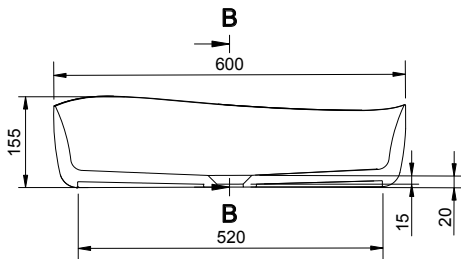

SOLIDHARMONY 60 OVERCOUNTER WASHBASIN

ART. NO.: 1030239 | OVAL

TOP VIEW

SECTION A-A

SECTION B-B

SPECIFICATIONS

MATERIAL

INFINITE[®] Solid Surfaces

AVAILABLE COLORS

PRODUCT SIZE

L600 x D440 x H155mm

GROSS/NET WEIGHT

15.0kg / 11.5kg

WATER CAPACITY

8.0L

REMARKS