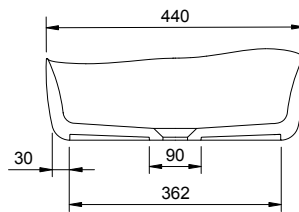

SECTION B-B

SPECIFICATIONS

MATERIAL

INFINITE® Solid Surfaces