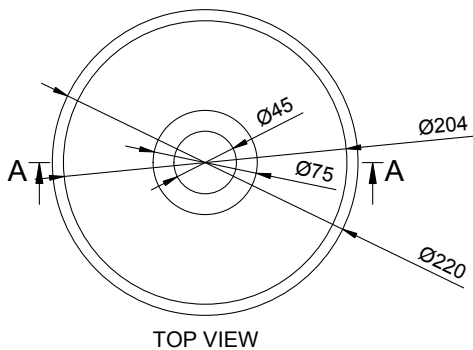

SUPER THIN EDGE 22 OVERCOUNTER WASHBASIN

ART. NO.: 1030231 | ROUND

TOP VIEW

SECTION A-A

SPECIFICATIONS

MATERIAL

INFINITE[®] Solid Surfaces

AVAILABLE COLORS

PRODUCT SIZE

Dia220 x H100mm

GROSS/NET WEIGHT

4.0kg / 1.5kg

WATER CAPACITY

2.0L

REMARKS

Not Include Waste Pipe