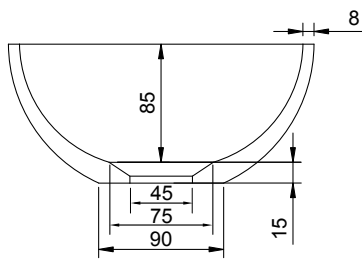

SUPER THIN EDGE 22 OVERCOUNTER WASHBASIN

ART. NO.: 1030231 | ROUND

TOP VIEW

SECTION A-A

SPECIFICATIONS

MATERIAL

INFINITE[®] Solid Surfaces

AVAILABLE COLORS

PRODUCT SIZE

Dia220 x H100mm

GROSS/NET WEIGHT

4.0kg / 1.5kg

WATER CAPACITY

2.0L

REMARKS

Not Include Waste Pipe