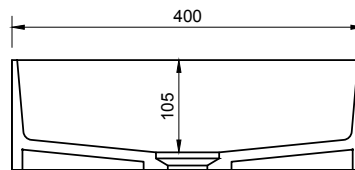

SECTION B-B

SPECIFICATIONS

MATERIAL

INFINITE® Solid Surfaces