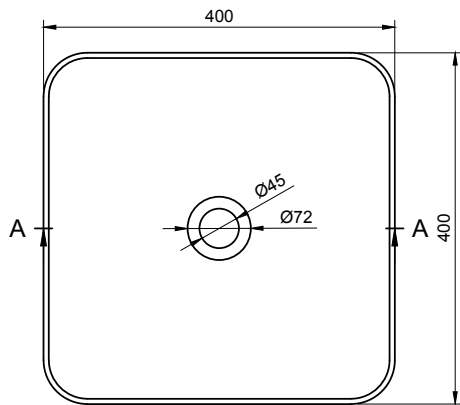

# SUPER THIN EDGE RS 40 OVERCOUNTER WASHBASIN

ART. NO.: 1030210 | ROUNDED SQUARE

TOP VIEW

SECTION A-A

SECTION B-B

## SPECIFICATIONS

**MATERIAL**

INFINITE<sup>®</sup> Solid Surfaces

**AVAILABLE COLORS**

**PRODUCT SIZE**

L400 x D400 x H125mm

**GROSS/NET WEIGHT**

9.5kg / 6.0kg

**WATER CAPACITY**

13.5L

**REMARKS**

Not Include Waste Pipe