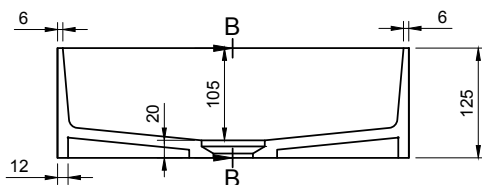

# SUPER THIN EDGE RS 40 OVERCOUNTER WASHBASIN

ART. NO.: 1030210 | ROUNDED SQUARE

TOP VIEW

SECTION A-A

SECTION B-B

## SPECIFICATIONS

**MATERIAL**

INFINITE<sup>®</sup> Solid Surfaces

**AVAILABLE COLORS**

**PRODUCT SIZE**

L400 x D400 x H125mm

**GROSS/NET WEIGHT**

9.5kg / 6.0kg

**WATER CAPACITY**

13.5L

**REMARKS**

Not Include Waste Pipe