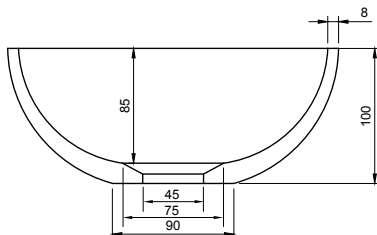

# SUPER THIN EDGE 24.5 OVERCOUNTER WASHBASIN

ART. NO.: 1030113 | ROUND

TOP VIEW

SECTION A-A

## SPECIFICATIONS

**MATERIAL**

INFINITE<sup>®</sup> Solid Surfaces

**AVAILABLE COLORS**

**PRODUCT SIZE**

Dia245 x H100mm

**GROSS/NET WEIGHT**

4.0kg / 1.5kg

**WATER CAPACITY**

2.5L

**REMARKS**

Not Include Waste Pipe