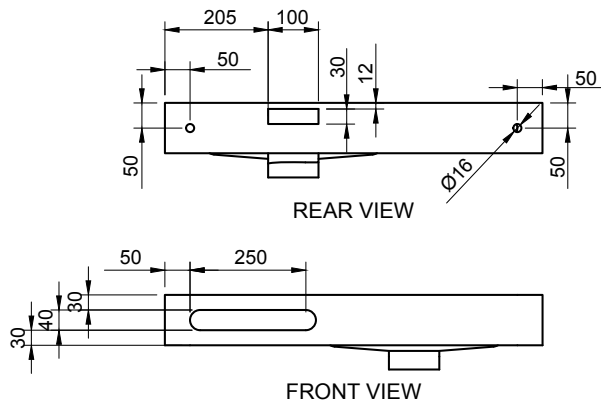

CIRQUE WM 75R WALL MOUNT WASHBASIN

ART. NO.: 1030093 | ROUNDED RECTANGLE

SPECIFICATIONS

MATERIAL

INFINITE[®] Solid Surfaces

AVAILABLE COLORS

PRODUCT SIZE

L750 x D480 x H140mm

GROSS/NET WEIGHT

18.0kg / 14.0kg

WATER CAPACITY

6.5L

REMARKS

Not Include Waste Pipe

ACCESSORIES LIST

9000060
Pop-Up Drainage