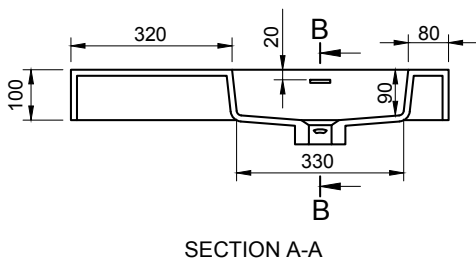

CIRQUE WM 75R WALL MOUNT WASHBASIN

ART. NO.: 1030093 | ROUNDED RECTANGLE

SPECIFICATIONS

MATERIAL

INFINITE[®] Solid Surfaces

AVAILABLE COLORS

PRODUCT SIZE

L750 x D480 x H140mm

GROSS/NET WEIGHT

18.0kg / 14.0kg

WATER CAPACITY

6.5L

REMARKS

Not Include Waste Pipe

ACCESSORIES LIST

9000060
Pop-Up Drainage