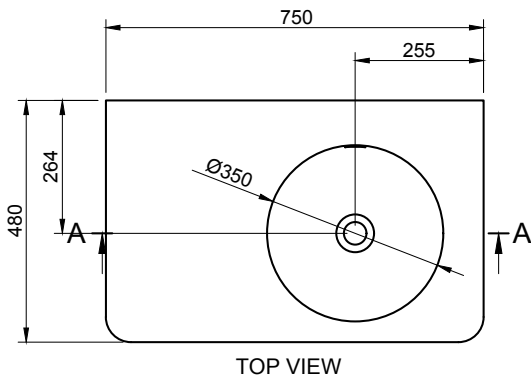

CIRQUE WM 75R WALL MOUNT WASHBASIN

ART. NO.: 1030093 | ROUNDED RECTANGLE

SPECIFICATIONS

MATERIAL

INFINITE[®] Solid Surfaces

AVAILABLE COLORS

PRODUCT SIZE

L750 x D480 x H140mm

GROSS/NET WEIGHT

18.0kg / 14.0kg

WATER CAPACITY

6.5L

REMARKS

Not Include Waste Pipe

ACCESSORIES LIST

9000060
Pop-Up Drainage