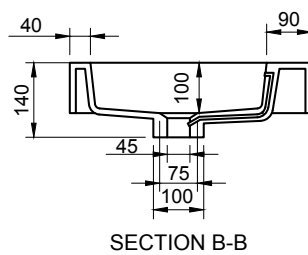

CIRQUE WM 75R WALL MOUNT WASHBASIN

ART. NO.: 1030093 | ROUNDED RECTANGLE

SPECIFICATIONS

MATERIAL

INFINITE[®] Solid Surfaces

AVAILABLE COLORS

PRODUCT SIZE

L750 x D480 x H140mm

GROSS/NET WEIGHT

18.0kg / 14.0kg

WATER CAPACITY

6.5L

REMARKS

Not Include Waste Pipe

ACCESSORIES LIST

9000060
Pop-Up Drainage