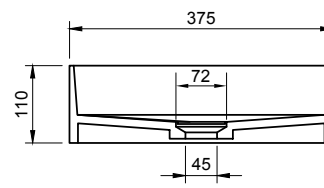

SECTION B-B

SPECIFICATIONS

MATERIAL

INFINITE® Solid Surfaces