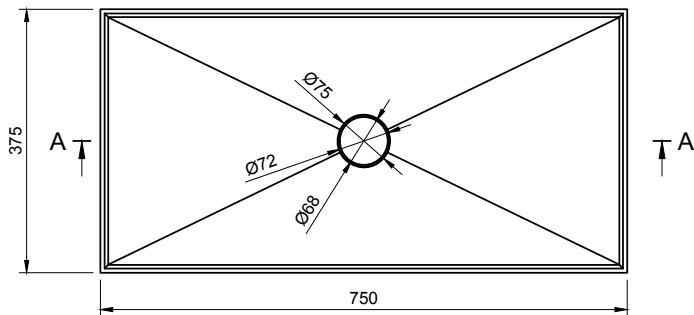

SUPER THIN EDGE R 75 OVERCOUNTER WASHBASIN

ART. NO.: 1030025 | RECTANGLE

TOP VIEW

SPECIFICATIONS

MATERIAL

INFINITE® Solid Surfaces

AVAILABLE COLORS

PRODUCT SIZE

L750 x D375 x H110mm

GROSS/NET WEIGHT

13.5kg / 10.5kg

WATER CAPACITY

17.5L

REMARKS

Not Include Waste Pipe

ACCESSORIES LIST

*OPTIONAL