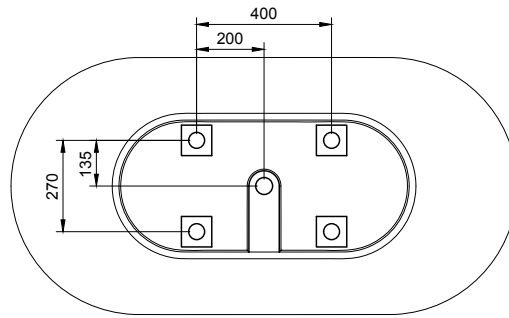

BELLE 150 BATHTUB

ART. NO.: 1006526 | OVAL

TOP VIEW

BOTTOM VIEW

SECTION A-A

SECTION B-B

SPECIFICATIONS

MATERIAL

INFINITE[®] Solid Surfaces

AVAILABLE COLORS

PRODUCT SIZE

L1500 x W760 x H530mm

GROSS/NET WEIGHT

165kg / 125kg

WATER CAPACITY

280L