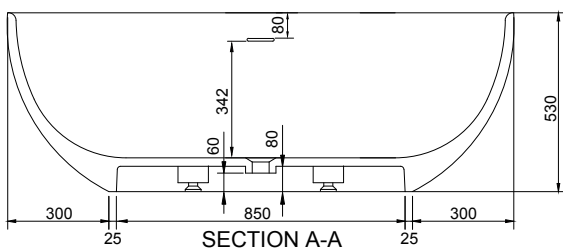

BELLE 150 BATHTUB

ART. NO.: 1006526 | OVAL

TOP VIEW

BOTTOM VIEW

SECTION A-A

SECTION B-B

SPECIFICATIONS

MATERIAL

INFINITE[®] Solid Surfaces

AVAILABLE COLORS

PRODUCT SIZE

L1500 x W760 x H530mm

GROSS/NET WEIGHT

165kg / 125kg

WATER CAPACITY

280L