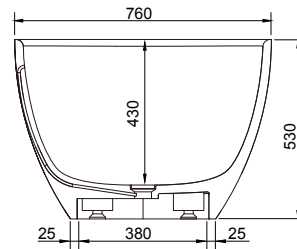

BELLE 150 BATHTUB

ART. NO.: 1006526 | OVAL

TOP VIEW

BOTTOM VIEW

SECTION A-A

SECTION B-B

SPECIFICATIONS

MATERIAL

INFINITE[®] Solid Surfaces

AVAILABLE COLORS

PRODUCT SIZE

L1500 x W760 x H530mm

GROSS/NET WEIGHT

165kg / 125kg

WATER CAPACITY

280L