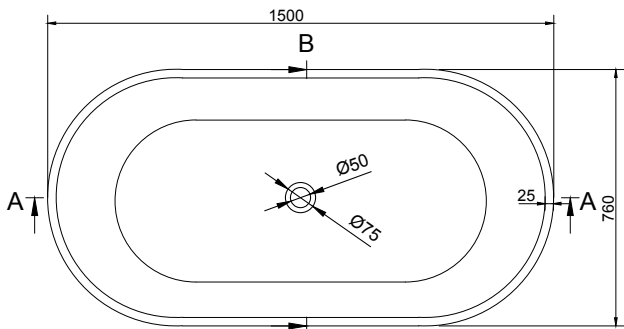

BELLE 150 BATHTUB

ART. NO.: 1006526 | OVAL

TOP VIEW

BOTTOM VIEW

SECTION A-A

SECTION B-B

SPECIFICATIONS

MATERIAL

INFINITE[®] Solid Surfaces

AVAILABLE COLORS

PRODUCT SIZE

L1500 x W760 x H530mm

GROSS/NET WEIGHT

165kg / 125kg

WATER CAPACITY

280L