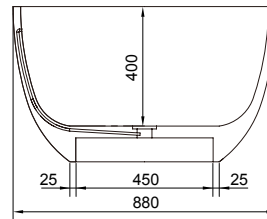

RIETI 178 BATHTUB

ART. NO.: 1006525 | ELLIPSE

TOP VIEW

SECTION A-A

SECTION B-B

SPECIFICATIONS

MATERIAL

INFINITE[®] Solid Surfaces

AVAILABLE COLORS

PRODUCT SIZE

L1780 x W880 x H520mm

GROSS/NET WEIGHT

190kg / 140kg

WATER CAPACITY

360L

REMARKS