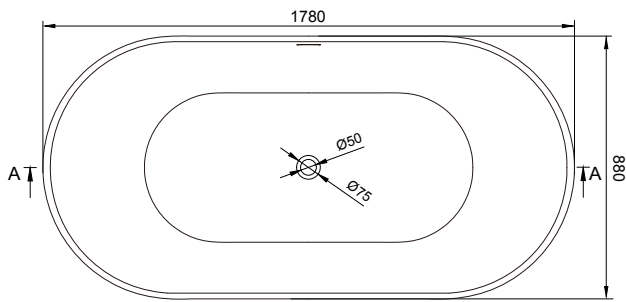

RIETI 178 BATHTUB

ART. NO.: 1006525 | ELLIPSE

TOP VIEW

SECTION A-A

SECTION B-B

SPECIFICATIONS

MATERIAL

INFINITE[®] Solid Surfaces

AVAILABLE COLORS

PRODUCT SIZE

L1780 x W880 x H520mm

GROSS/NET WEIGHT

190kg / 140kg

WATER CAPACITY

360L

REMARKS