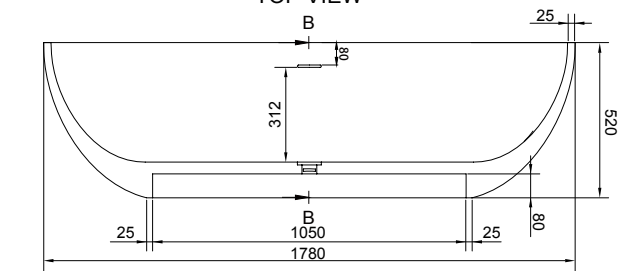

RIETI 178 BATHTUB

ART. NO.: 1006525 | ELLIPSE

TOP VIEW

SECTION A-A

SECTION B-B

SPECIFICATIONS

MATERIAL

INFINITE[®] Solid Surfaces

AVAILABLE COLORS

PRODUCT SIZE

L1780 x W880 x H520mm

GROSS/NET WEIGHT

190kg / 140kg

WATER CAPACITY

360L

REMARKS