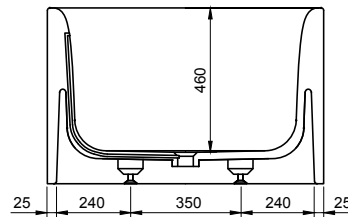

SOLIDCLIFF 175 BATHTUB

ART. NO.: 1006524 | OVAL

TOP VIEW

SECTION A-A

SECTION B-B

SPECIFICATIONS

MATERIAL

INFINITE[®] Solid Surfaces

AVAILABLE COLORS

PRODUCT SIZE

L1750 x W880 x H560mm

GROSS/NET WEIGHT

250kg / 200kg

WATER CAPACITY

410L

REMARKS