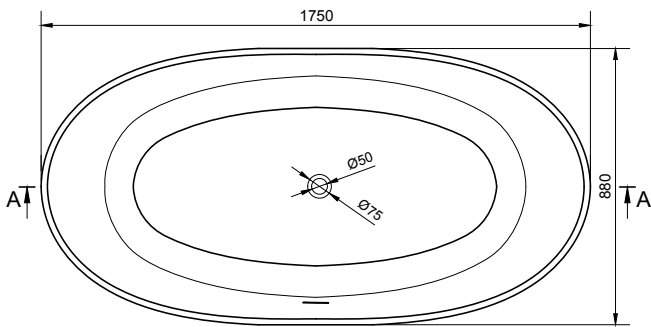

SOLIDCLIFF 175 BATHTUB

ART. NO.: 1006524 | OVAL

TOP VIEW

SECTION A-A

SECTION B-B

SPECIFICATIONS

MATERIAL

INFINITE[®] Solid Surfaces

AVAILABLE COLORS

PRODUCT SIZE

L1750 x W880 x H560mm

GROSS/NET WEIGHT

250kg / 200kg

WATER CAPACITY

410L

REMARKS