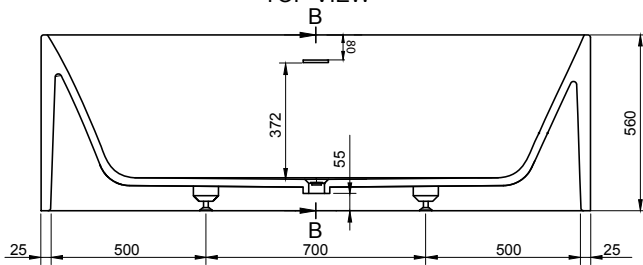

SOLIDCLIFF 175 BATHTUB

ART. NO.: 1006524 | OVAL

TOP VIEW

SECTION A-A

SECTION B-B

SPECIFICATIONS

MATERIAL

INFINITE[®] Solid Surfaces

AVAILABLE COLORS

PRODUCT SIZE

L1750 x W880 x H560mm

GROSS/NET WEIGHT

250kg / 200kg

WATER CAPACITY

410L

REMARKS