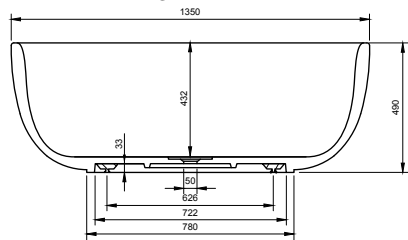

# TORINO 135 BATHTUB

ART. NO.: 1006521 | ROUND

TOP VIEW

SECTION A-A

SECTION B-B

## SPECIFICATIONS

### PRODUCT SIZE

Dia 1350 x H490mm

### GROSS/NET WEIGHT

195kg / 150kg