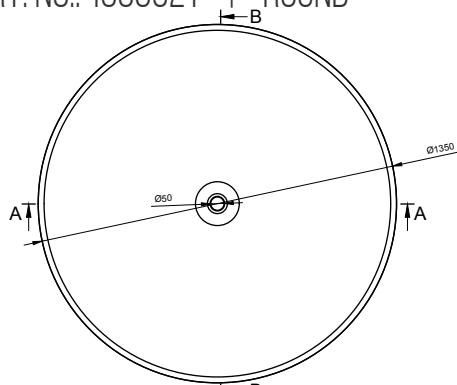

# TORINO 135 BATHTUB

ART. NO.: 1006521 | ROUND

TOP VIEW

SECTION A-A

SECTION B-B

### PRODUCT SIZE

Dia 1350 x H490mm

### GROSS/NET WEIGHT

195kg / 150kg