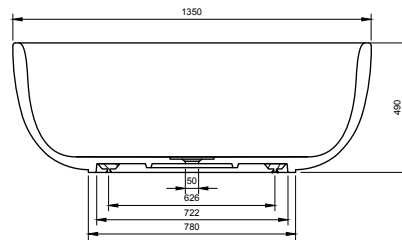

# TORINO 135 BATHTUB

ART. NO.: 1006521 | ROUND

TOP VIEW

SECTION A-A

SECTION B-B

### PRODUCT SIZE

Dia 1350 x H490mm

### GROSS/NET WEIGHT

195kg / 150kg

### WATER CAPACITY

400L