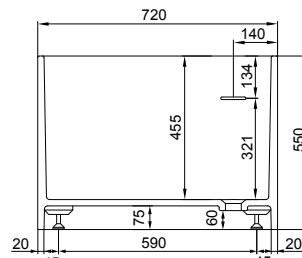

LUGANO 170 BATHTUB

ART. NO.: 1006514 | RECTANGLE

TOP VIEW

SECTION A-A

SECTION B-B

SPECIFICATIONS

MATERIAL

INFINITE[®] Solid Surfaces

AVAILABLE COLORS

PRODUCT SIZE

L1700 x W720 x H550mm

GROSS/NET WEIGHT

195kg / 150kg

WATER CAPACITY

310L

REMARKS