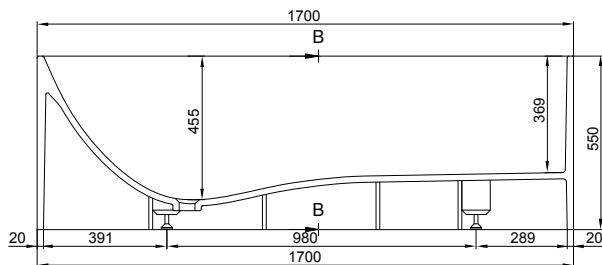

LUGANO 170 BATHTUB

ART. NO.: 1006514 | RECTANGLE

TOP VIEW

SECTION A-A

SECTION B-B

SPECIFICATIONS

MATERIAL

INFINITE[®] Solid Surfaces

AVAILABLE COLORS

PRODUCT SIZE

L1700 x W720 x H550mm

GROSS/NET WEIGHT

195kg / 150kg

WATER CAPACITY

310L

REMARKS