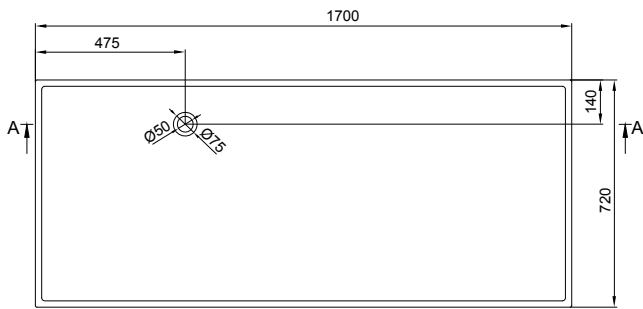

LUGANO 170 BATHTUB

ART. NO.: 1006514 | RECTANGLE

TOP VIEW

SECTION A-A

SECTION B-B

SPECIFICATIONS

MATERIAL

INFINITE[®] Solid Surfaces

AVAILABLE COLORS

PRODUCT SIZE

L1700 x W720 x H550mm

GROSS/NET WEIGHT

195kg / 150kg

WATER CAPACITY

310L

REMARKS