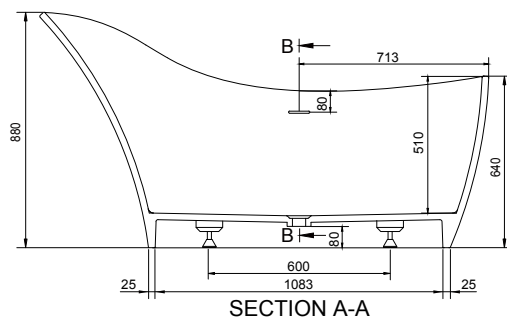

LUCA 169 BATHTUB

ART. NO.: 1006511 | OVAL WITH BACK REST

SPECIFICATIONS

MATERIAL

INFINITE[®] Solid Surfaces

AVAILABLE COLORS

PRODUCT SIZE

L1690 x W750 x H880mm

GROSS/NET WEIGHT

155kg / 115kg

WATER CAPACITY

387L

REMARKS

With Overflow Hole

ACCESSORIES LIST

9000167
Pop-Up Drainage
For Bathtub 1pc