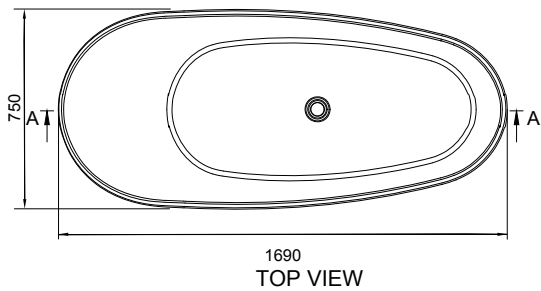

LUCA 169 BATHTUB

ART. NO.: 1006511 | OVAL WITH BACK REST

SPECIFICATIONS

MATERIAL

INFINITE[®] Solid Surfaces

AVAILABLE COLORS

PRODUCT SIZE

L1690 x W750 x H880mm

GROSS/NET WEIGHT

155kg / 115kg

WATER CAPACITY

387L

REMARKS

With Overflow Hole

ACCESSORIES LIST

9000167
Pop-Up Drainage
For Bathtub 1pc