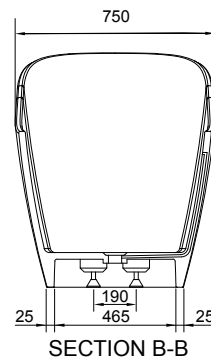

LUCA 169 BATHTUB

ART. NO.: 1006511 | OVAL WITH BACK REST

SPECIFICATIONS

MATERIAL

INFINITE[®] Solid Surfaces

AVAILABLE COLORS

PRODUCT SIZE

L1690 x W750 x H880mm

GROSS/NET WEIGHT

155kg / 115kg

WATER CAPACITY

387L

REMARKS

With Overflow Hole

ACCESSORIES LIST

9000167
Pop-Up Drainage
For Bathtub 1pc