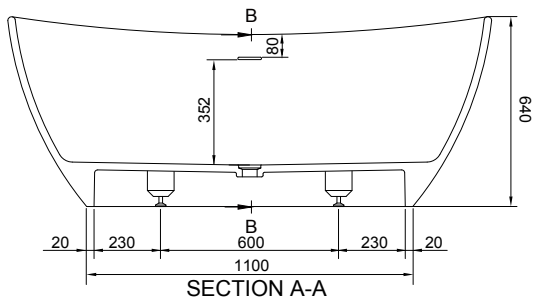

# ROMA 163 BATHTUB

ART. NO.: 1006509 | OVAL

TOP VIEW

SECTION A-A

SECTION B-B

## SPECIFICATIONS

### PRODUCT SIZE

L1630 x W850 x H640mm

### WATER CAPACITY

290L