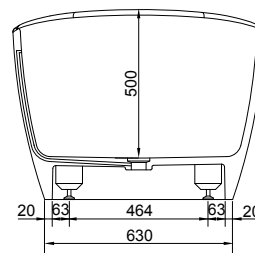

SECTION B-B

SPECIFICATIONS

MATERIAL

INFINITE® Solid Surfaces