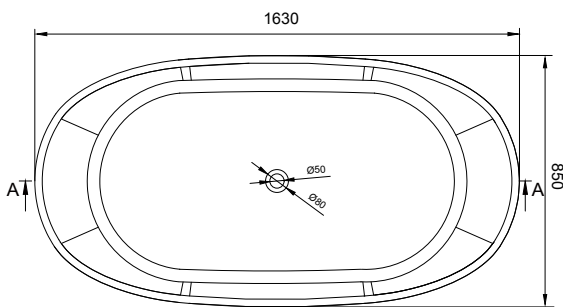

# ROMA 163 BATHTUB

ART. NO.: 1006509 | OVAL

TOP VIEW

SECTION A-A

SECTION B-B

### PRODUCT SIZE

L1630 x W850 x H640mm

### GROSS/NET WEIGHT

195kg / 150kg

### WATER CAPACITY

290L