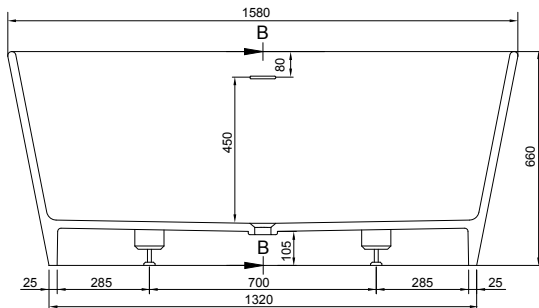

VERONA 158 BATHTUB

ART. NO.: 1006504 | OVAL

TOP VIEW

SECTION A-A

SECTION B-B

SPECIFICATIONS

MATERIAL

INFINITE[®] Solid Surfaces

AVAILABLE COLORS

PRODUCT SIZE

L1580 x W700 x H660mm

GROSS/NET WEIGHT

175kg / 125kg

WATER CAPACITY

280L

REMARKS