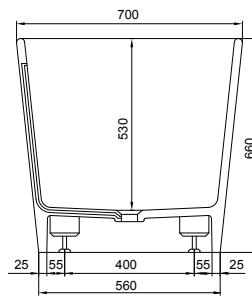

VERONA 158 BATHTUB

ART. NO.: 1006504 | OVAL

TOP VIEW

SECTION A-A

SECTION B-B

SPECIFICATIONS

MATERIAL

INFINITE[®] Solid Surfaces

AVAILABLE COLORS

PRODUCT SIZE

L1580 x W700 x H660mm

GROSS/NET WEIGHT

175kg / 125kg

WATER CAPACITY

280L

REMARKS