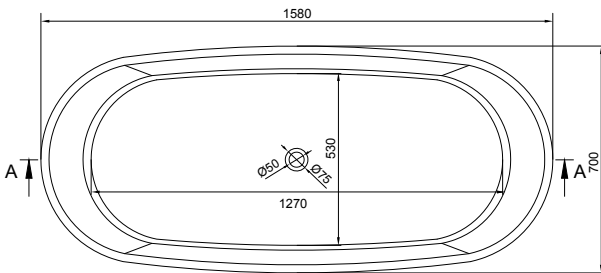

VERONA 158 BATHTUB

ART. NO.: 1006504 | OVAL

TOP VIEW

SECTION A-A

SECTION B-B

SPECIFICATIONS

MATERIAL

INFINITE[®] Solid Surfaces

AVAILABLE COLORS

PRODUCT SIZE

L1580 x W700 x H660mm

GROSS/NET WEIGHT

175kg / 125kg

WATER CAPACITY

280L

REMARKS