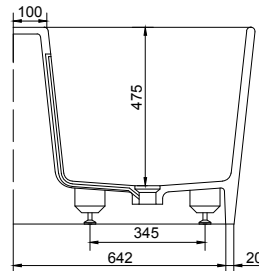

# VENICE 150 BATHTUB

ART. NO.: 1006056 | ROUNDED RECTANGLE

TOP VIEW

SECTION A-A

SECTION B-B

## SPECIFICATIONS

**MATERIAL**

INFINITE<sup>®</sup> Solid Surfaces

**AVAILABLE COLORS**

**PRODUCT SIZE**

L1500 x W725 x H590mm

**GROSS/NET WEIGHT**

180kg / 140kg

**WATER CAPACITY**

350L

**REMARKS**

With Overflow Hole