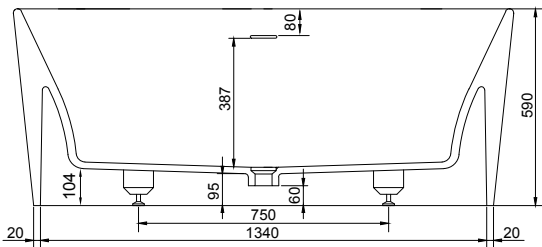

# VENICE 150 BATHTUB

ART. NO.: 1006056 | ROUNDED RECTANGLE

TOP VIEW

SECTION A-A

SECTION B-B

## SPECIFICATIONS

**MATERIAL**

INFINITE<sup>®</sup> Solid Surfaces

**AVAILABLE COLORS**

**PRODUCT SIZE**

L1500 x W725 x H590mm

**GROSS/NET WEIGHT**

180kg / 140kg

**WATER CAPACITY**

350L

**REMARKS**

With Overflow Hole