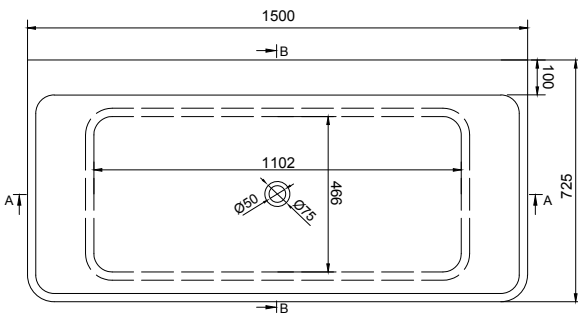

# VENICE 150 BATHTUB

ART. NO.: 1006056 | ROUNDED RECTANGLE

TOP VIEW

SECTION A-A

SECTION B-B

## SPECIFICATIONS

**MATERIAL**

INFINITE<sup>®</sup> Solid Surfaces

**AVAILABLE COLORS**

**PRODUCT SIZE**

L1500 x W725 x H590mm

**GROSS/NET WEIGHT**

180kg / 140kg

**WATER CAPACITY**

350L

**REMARKS**

With Overflow Hole