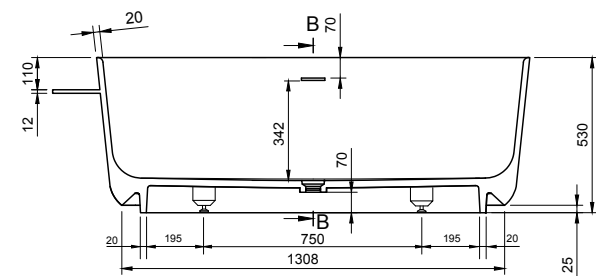

CAPTOP 8.1 BATHTUB

ART. NO.: 1006054 | OVAL

TOP VIEW

SECTION A-A

SECTION B-B

SPECIFICATIONS

MATERIAL

INFINITE[®] Solid Surfaces

AVAILABLE COLORS

PRODUCT SIZE

L1630 x W800 x H530mm

GROSS/NET WEIGHT

160kg / 120kg

WATER CAPACITY

310L

REMARKS