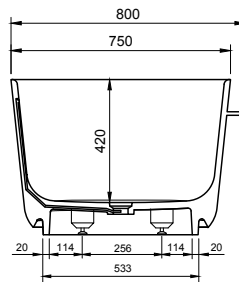

CAPTOP 8.1 BATHTUB

ART. NO.: 1006054 | OVAL

TOP VIEW

SECTION A-A

SECTION B-B

SPECIFICATIONS

MATERIAL

INFINITE[®] Solid Surfaces

AVAILABLE COLORS

PRODUCT SIZE

L1630 x W800 x H530mm

GROSS/NET WEIGHT

160kg / 120kg

WATER CAPACITY

310L

REMARKS