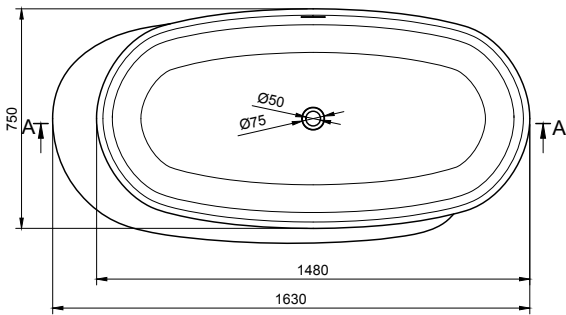

CAPTOP 8.1 BATHTUB

ART. NO.: 1006054 | OVAL

TOP VIEW

SECTION A-A

SECTION B-B

SPECIFICATIONS

MATERIAL

INFINITE[®] Solid Surfaces

AVAILABLE COLORS

PRODUCT SIZE

L1630 x W800 x H530mm

GROSS/NET WEIGHT

160kg / 120kg

WATER CAPACITY

310L

REMARKS