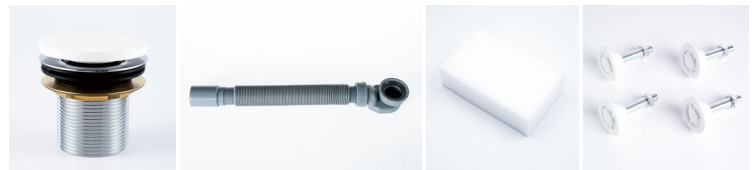

CIRQUE 100 MINI BATHTUB

ART. NO.: 1006048 | ROUNDED RECTANGLE

SPECIFICATIONS

MATERIAL	INFINITE [®] Solid Surfaces
AVAILABLE COLORS	
PRODUCT SIZE	L1000 x W660 x H550mm
GROSS/NET WEIGHT	100kg / 80kg
WATER CAPACITY	200L
REMARKS	With Overflow Hole

ACCESSORIES LIST

9000167
Pop-Up Drainage
For Bathtub 1pc

9000345
Bathtub Waste Pipe-Grey 1pc

9000090
Magic Sponge 1pc

9000308
Adjustable Feet
for Bathtubs 4pc