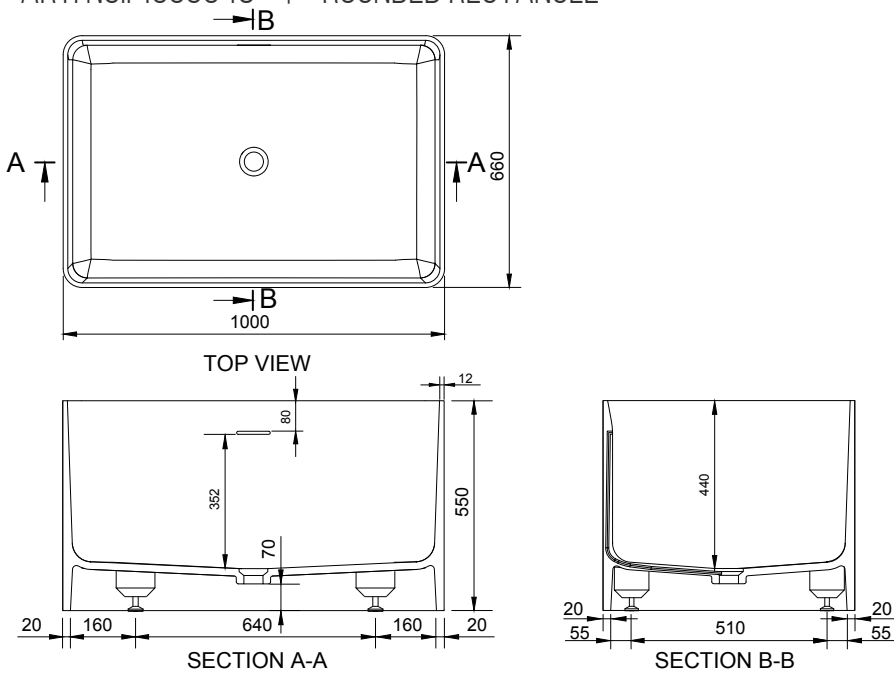

CIRQUE 100 MINI BATHTUB

ART. NO.: 1006048 | ROUNDED RECTANGLE

SPECIFICATIONS

MATERIAL	INFINITE [®] Solid Surfaces
AVAILABLE COLORS	
PRODUCT SIZE	L1000 x W660 x H550mm
GROSS/NET WEIGHT	100kg / 80kg
WATER CAPACITY	200L
REMARKS	With Overflow Hole

ACCESSORIES LIST

9000167
Pop-Up Drainage
For Bathtub 1pc

9000345
Bathtub Waste Pipe-Grey 1pc

9000090
Magic Sponge 1pc

9000308
Adjustable Feet
for Bathtubs 4pc