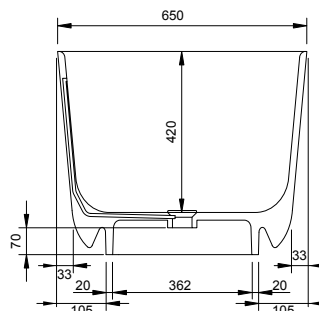

NIAGARA (ROUNDED RECTANGLE) 118 BATHTUB

ART. NO.: 1006047 | ROUNDED RECTANGLE

TOP VIEW

SECTION A-A

SECTION B-B

SPECIFICATIONS

MATERIAL

INFINITE[®] Solid Surfaces

AVAILABLE COLORS

PRODUCT SIZE

L1180 x W650 x H530mm

GROSS/NET WEIGHT

140kg / 100kg

WATER CAPACITY

180L

REMARKS