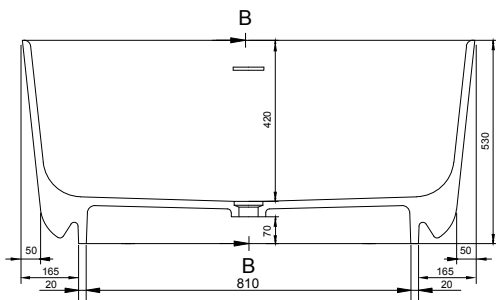

NIAGARA (ROUNDED RECTANGLE) 118 BATHTUB

ART. NO.: 1006047 | ROUNDED RECTANGLE

TOP VIEW

SECTION A-A

SECTION B-B

SPECIFICATIONS

MATERIAL

INFINITE[®] Solid Surfaces

AVAILABLE COLORS

PRODUCT SIZE

L1180 x W650 x H530mm

GROSS/NET WEIGHT

140kg / 100kg

WATER CAPACITY

180L

REMARKS