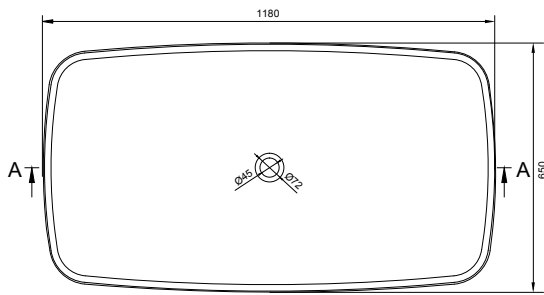

NIAGARA (ROUNDED RECTANGLE) 118 BATHTUB

ART. NO.: 1006047 | ROUNDED RECTANGLE

TOP VIEW

SECTION A-A

SECTION B-B

SPECIFICATIONS

MATERIAL

INFINITE[®] Solid Surfaces

AVAILABLE COLORS

PRODUCT SIZE

L1180 x W650 x H530mm

GROSS/NET WEIGHT

140kg / 100kg

WATER CAPACITY

180L

REMARKS