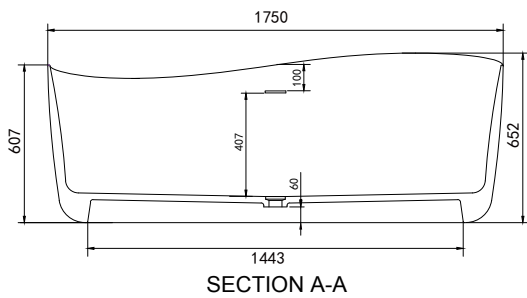

SOLIDHARMONY 175 BATHTUB

ART. NO.: 1006044 | OVAL

SPECIFICATIONS

MATERIAL

INFINITE[®] Solid Surfaces

AVAILABLE COLORS

PRODUCT SIZE

L1750 x W1000 x H652mm

GROSS/NET WEIGHT

260kg / 215kg

WATER CAPACITY

430L

REMARKS

With Overflow Hole

ACCESSORIES LIST

9000167
Pop-Up Drainage
For Bathtub 1pc