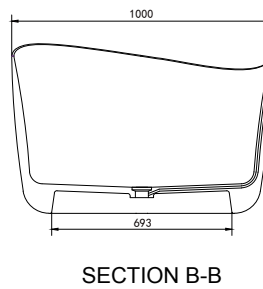

SOLIDHARMONY 175 BATHTUB

ART. NO.: 1006044 | OVAL

SPECIFICATIONS

MATERIAL

INFINITE[®] Solid Surfaces

AVAILABLE COLORS

PRODUCT SIZE

L1750 x W1000 x H652mm

GROSS/NET WEIGHT

260kg / 215kg

WATER CAPACITY

430L

REMARKS

With Overflow Hole

ACCESSORIES LIST

9000167
Pop-Up Drainage
For Bathtub 1pc