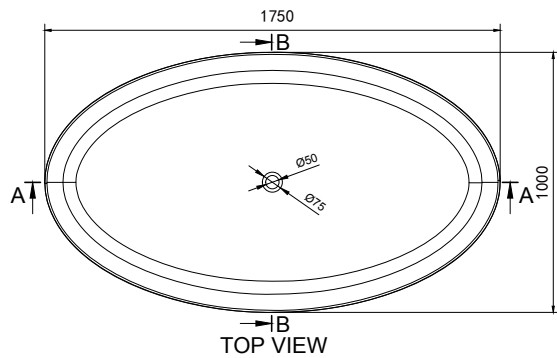

SOLIDHARMONY 175 BATHTUB

ART. NO.: 1006044 | OVAL

SPECIFICATIONS

MATERIAL

INFINITE[®] Solid Surfaces

AVAILABLE COLORS

PRODUCT SIZE

L1750 x W1000 x H652mm

GROSS/NET WEIGHT

260kg / 215kg

WATER CAPACITY

430L

REMARKS

With Overflow Hole

ACCESSORIES LIST

9000167
Pop-Up Drainage
For Bathtub 1pc