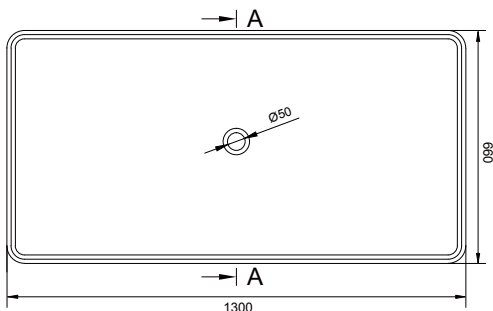

CIRQUE 130 BATHTUB

ART. NO.: 1006040 | ROUNDED RECTANGLE

TOP VIEW

FRONT VIEW

SECTION A-A

SPECIFICATIONS

MATERIAL

INFINITE[®] Solid Surfaces

AVAILABLE COLORS

PRODUCT SIZE

L1300 x W660 x H550mm

GROSS/NET WEIGHT

130kg / 100kg

WATER CAPACITY

270L

REMARKS