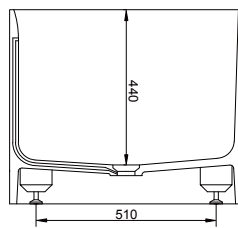

CIRQUE 130 BATHTUB

ART. NO.: 1006040 | ROUNDED RECTANGLE

TOP VIEW

FRONT VIEW

SECTION A-A

SPECIFICATIONS

MATERIAL

INFINITE[®] Solid Surfaces

AVAILABLE COLORS

PRODUCT SIZE

L1300 x W660 x H550mm

GROSS/NET WEIGHT

130kg / 100kg

WATER CAPACITY

270L

REMARKS