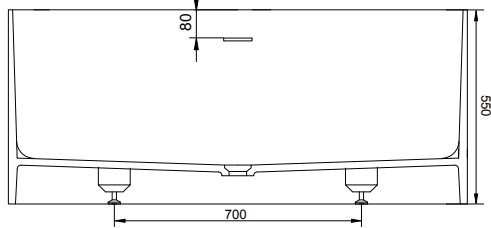

CIRQUE 130 BATHTUB

ART. NO.: 1006040 | ROUNDED RECTANGLE

TOP VIEW

FRONT VIEW

SECTION A-A

SPECIFICATIONS

MATERIAL

INFINITE[®] Solid Surfaces

AVAILABLE COLORS

PRODUCT SIZE

L1300 x W660 x H550mm

GROSS/NET WEIGHT

130kg / 100kg

WATER CAPACITY

270L

REMARKS