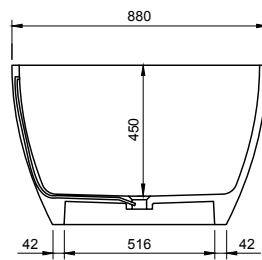

# FERRARA 180 BATHTUB

ART. NO.: 1006039 | ELLIPSE

TOP VIEW

SECTION A-A

SECTION B-B

## SPECIFICATIONS

**MATERIAL**

INFINITE<sup>®</sup> Solid Surfaces

**AVAILABLE COLORS**

**PRODUCT SIZE**

L1800 x W880 x H550mm

**GROSS/NET WEIGHT**

188kg / 143kg

**WATER CAPACITY**

360L

**REMARKS**

With Overflow Hole