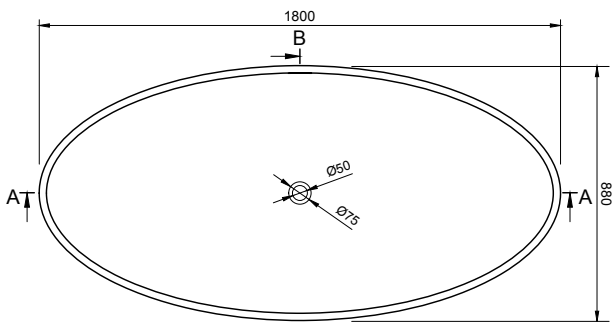

# FERRARA 180 BATHTUB

ART. NO.: 1006039 | ELLIPSE

TOP VIEW

SECTION A-A

SECTION B-B

## SPECIFICATIONS

**MATERIAL**

INFINITE<sup>®</sup> Solid Surfaces

**AVAILABLE COLORS**

**PRODUCT SIZE**

L1800 x W880 x H550mm

**GROSS/NET WEIGHT**

188kg / 143kg

**WATER CAPACITY**

360L

**REMARKS**

With Overflow Hole