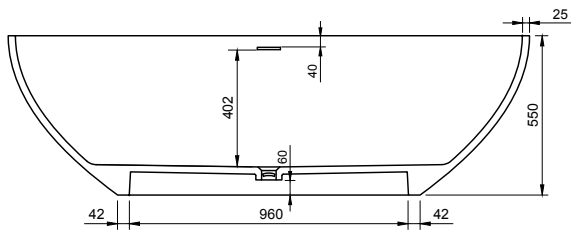

# FERRARA 180 BATHTUB

ART. NO.: 1006039 | ELLIPSE

TOP VIEW

SECTION A-A

SECTION B-B

## SPECIFICATIONS

**MATERIAL**

INFINITE<sup>®</sup> Solid Surfaces

**AVAILABLE COLORS**

**PRODUCT SIZE**

L1800 x W880 x H550mm

**GROSS/NET WEIGHT**

188kg / 143kg

**WATER CAPACITY**

360L

**REMARKS**

With Overflow Hole