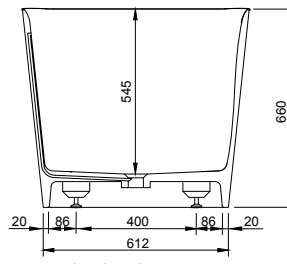

PISA 170 BATHTUB

ART. NO.: 1006038 | ROUNDED RECTANGLE

TOP VIEW

SECTION A-A

SECTION B-B

SPECIFICATIONS

MATERIAL

INFINITE[®] Solid Surfaces

AVAILABLE COLORS

PRODUCT SIZE

L1700 x W750 x H660mm

GROSS/NET WEIGHT

195kg / 145kg

WATER CAPACITY

459L

REMARKS