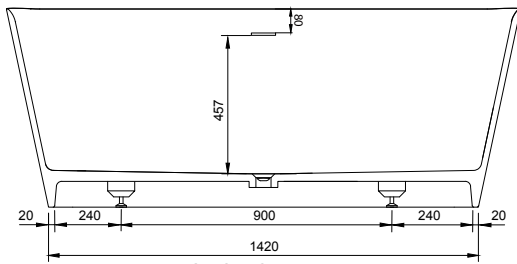

PISA 170 BATHTUB

ART. NO.: 1006038 | ROUNDED RECTANGLE

TOP VIEW

SECTION A-A

SECTION B-B

SPECIFICATIONS

MATERIAL

INFINITE[®] Solid Surfaces

AVAILABLE COLORS

PRODUCT SIZE

L1700 x W750 x H660mm

GROSS/NET WEIGHT

195kg / 145kg

WATER CAPACITY

459L

REMARKS