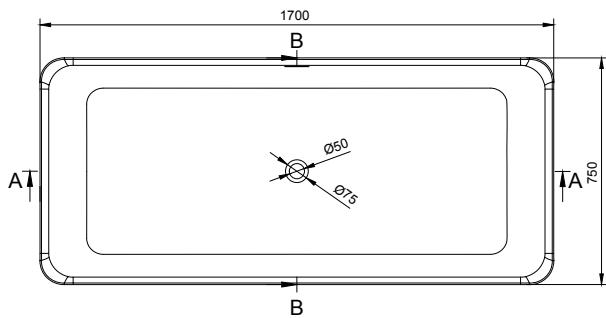

PISA 170 BATHTUB

ART. NO.: 1006038 | ROUNDED RECTANGLE

TOP VIEW

SECTION A-A

SECTION B-B

SPECIFICATIONS

MATERIAL

INFINITE[®] Solid Surfaces

AVAILABLE COLORS

PRODUCT SIZE

L1700 x W750 x H660mm

GROSS/NET WEIGHT

195kg / 145kg

WATER CAPACITY

459L

REMARKS