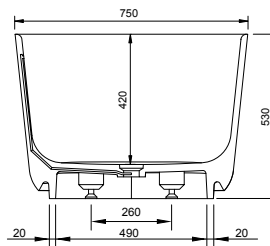

NIAGARA (OVAL) 148 BATHTUB

ART. NO.: 1006037 | OVAL

TOP VIEW

SECTION A-A

SECTION B-B

SPECIFICATIONS

MATERIAL

INFINITE[®] Solid Surfaces

AVAILABLE COLORS

PRODUCT SIZE

L1480 x W750 x H530mm

GROSS/NET WEIGHT

155kg / 110kg

WATER CAPACITY

260L

REMARKS