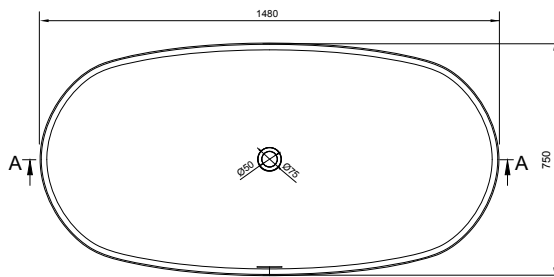

NIAGARA (OVAL) 148 BATHTUB

ART. NO.: 1006037 | OVAL

TOP VIEW

SECTION A-A

SECTION B-B

SPECIFICATIONS

MATERIAL

INFINITE[®] Solid Surfaces

AVAILABLE COLORS

PRODUCT SIZE

L1480 x W750 x H530mm

GROSS/NET WEIGHT

155kg / 110kg

WATER CAPACITY

260L

REMARKS