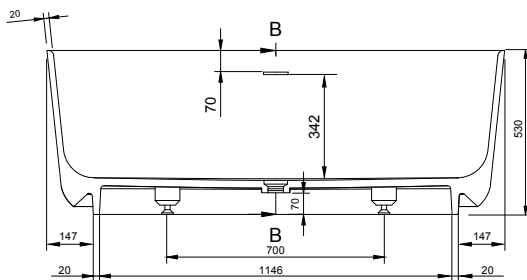

NIAGARA (OVAL) 148 BATHTUB

ART. NO.: 1006037 | OVAL

TOP VIEW

SECTION A-A

SECTION B-B

SPECIFICATIONS

MATERIAL

INFINITE[®] Solid Surfaces

AVAILABLE COLORS

PRODUCT SIZE

L1480 x W750 x H530mm

GROSS/NET WEIGHT

155kg / 110kg

WATER CAPACITY

260L

REMARKS