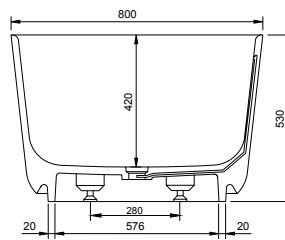

NIAGARA (OVAL) 168 BATHTUB

ART. NO.: 1006036 | OVAL

TOP VIEW

SECTION A-A

SECTION B-B

SPECIFICATIONS

MATERIAL

INFINITE[®] Solid Surfaces

AVAILABLE COLORS

PRODUCT SIZE

L1680 x W800 x H530mm

GROSS/NET WEIGHT

176kg / 131kg

WATER CAPACITY

300L

REMARKS