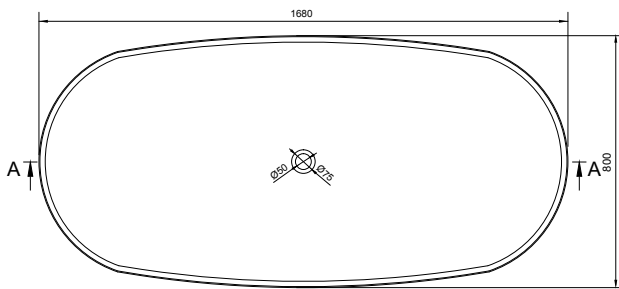

NIAGARA (OVAL) 168 BATHTUB

ART. NO.: 1006036 | OVAL

TOP VIEW

SECTION A-A

SECTION B-B

SPECIFICATIONS

MATERIAL

INFINITE[®] Solid Surfaces

AVAILABLE COLORS

PRODUCT SIZE

L1680 x W800 x H530mm

GROSS/NET WEIGHT

176kg / 131kg

WATER CAPACITY

300L

REMARKS