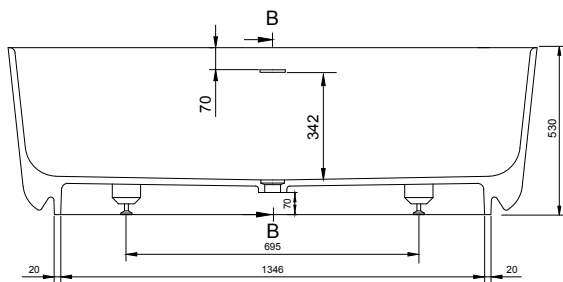

NIAGARA (OVAL) 168 BATHTUB

ART. NO.: 1006036 | OVAL

TOP VIEW

SECTION A-A

SECTION B-B

SPECIFICATIONS

MATERIAL

INFINITE[®] Solid Surfaces

AVAILABLE COLORS

PRODUCT SIZE

L1680 x W800 x H530mm

GROSS/NET WEIGHT

176kg / 131kg

WATER CAPACITY

300L

REMARKS