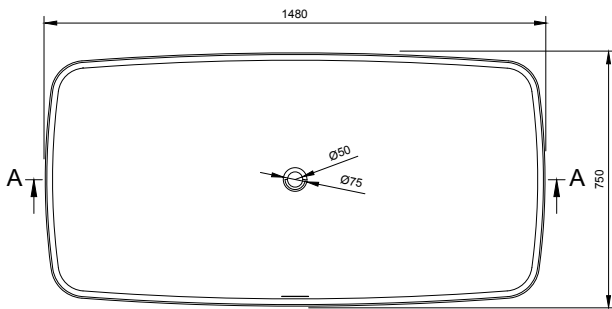

# NIAGARA (ROUNDED RECTANGLE) 148 BATHTUB

ART. NO.: 1006035 | ROUNDED RECTANGLE

TOP VIEW

SECTION A-A

SECTION B-B

## SPECIFICATIONS

**MATERIAL**

INFINITE<sup>®</sup> Solid Surfaces

**AVAILABLE COLORS**

**PRODUCT SIZE**

L1480 x W750 x H530mm

**GROSS/NET WEIGHT**

158kg / 118kg

**WATER CAPACITY**

320L

**REMARKS**

With Overflow Hole