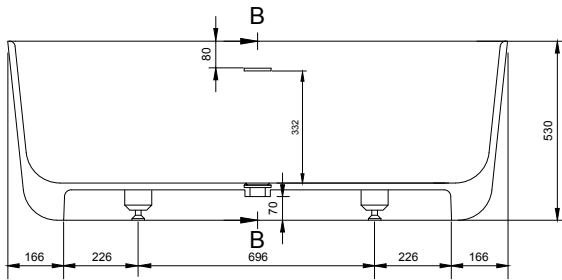

# NIAGARA (ROUNDED RECTANGLE) 148 BATHTUB

ART. NO.: 1006035 | ROUNDED RECTANGLE

TOP VIEW

SECTION A-A

SECTION B-B

## SPECIFICATIONS

**MATERIAL**

INFINITE<sup>®</sup> Solid Surfaces

**AVAILABLE COLORS**

**PRODUCT SIZE**

L1480 x W750 x H530mm

**GROSS/NET WEIGHT**

158kg / 118kg

**WATER CAPACITY**

320L

**REMARKS**

With Overflow Hole