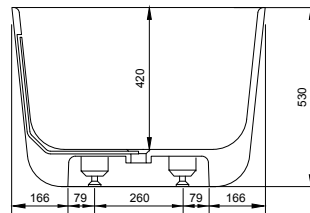

# NIAGARA (ROUNDED RECTANGLE) 148 BATHTUB

ART. NO.: 1006035 | ROUNDED RECTANGLE

TOP VIEW

SECTION A-A

SECTION B-B

## SPECIFICATIONS

**MATERIAL**

INFINITE<sup>®</sup> Solid Surfaces

**AVAILABLE COLORS**

**PRODUCT SIZE**

L1480 x W750 x H530mm

**GROSS/NET WEIGHT**

158kg / 118kg

**WATER CAPACITY**

320L

**REMARKS**

With Overflow Hole