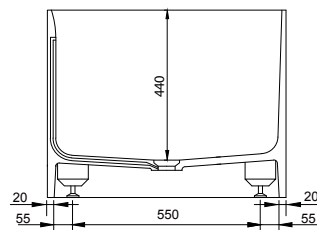

## CIRQUE 160 BATHTUB

ART. NO.: 1006029 | ROUNDED RECTANGLE

TOP VIEW

SECTION A-A

SECTION B-B

### SPECIFICATIONS

**MATERIAL**

INFINITE<sup>®</sup> Solid Surfaces

**AVAILABLE COLORS**

**PRODUCT SIZE**

L1600 x W700 x H550mm

**GROSS/NET WEIGHT**

165kg / 125kg

**WATER CAPACITY**

360L

**REMARKS**

With Overflow Hole