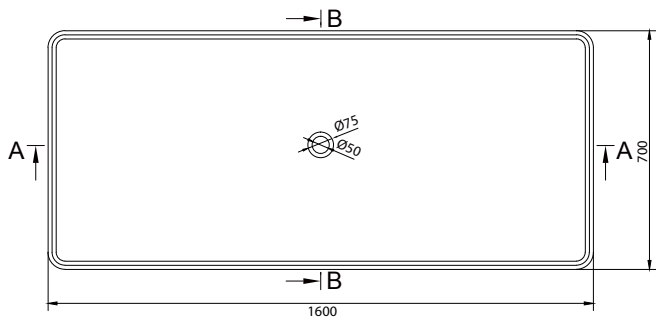

## CIRQUE 160 BATHTUB

ART. NO.: 1006029 | ROUNDED RECTANGLE

TOP VIEW

SECTION A-A

SECTION B-B

### SPECIFICATIONS

**MATERIAL**

INFINITE<sup>®</sup> Solid Surfaces

**AVAILABLE COLORS**

**PRODUCT SIZE**

L1600 x W700 x H550mm

**GROSS/NET WEIGHT**

165kg / 125kg

**WATER CAPACITY**

360L

**REMARKS**

With Overflow Hole