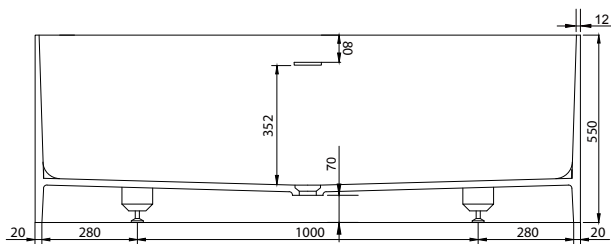

## CIRQUE 160 BATHTUB

ART. NO.: 1006029 | ROUNDED RECTANGLE

TOP VIEW

SECTION A-A

SECTION B-B

### SPECIFICATIONS

**MATERIAL**

INFINITE<sup>®</sup> Solid Surfaces

**AVAILABLE COLORS**

**PRODUCT SIZE**

L1600 x W700 x H550mm

**GROSS/NET WEIGHT**

165kg / 125kg

**WATER CAPACITY**

360L

**REMARKS**

With Overflow Hole