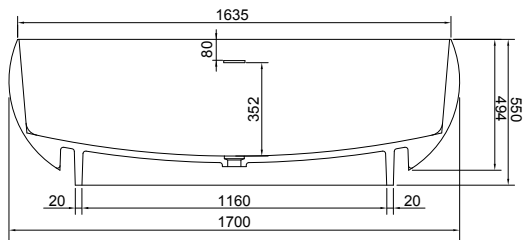

ARDEA 170 BATHTUB

ART. NO.: 1006028 | EGG

TOP VIEW

SECTION A-A

SECTION B-B

SPECIFICATIONS

MATERIAL

INFINITE[®] Solid Surfaces

AVAILABLE COLORS

PRODUCT SIZE

L1700 x W950 x H550mm

GROSS/NET WEIGHT

225kg / 185kg

WATER CAPACITY

340L

REMARKS