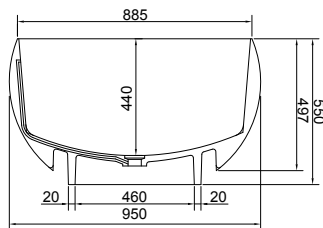

ARDEA 170 BATHTUB

ART. NO.: 1006028 | EGG

TOP VIEW

SECTION A-A

SECTION B-B

SPECIFICATIONS

MATERIAL

INFINITE[®] Solid Surfaces

AVAILABLE COLORS

PRODUCT SIZE

L1700 x W950 x H550mm

GROSS/NET WEIGHT

225kg / 185kg

WATER CAPACITY

340L

REMARKS