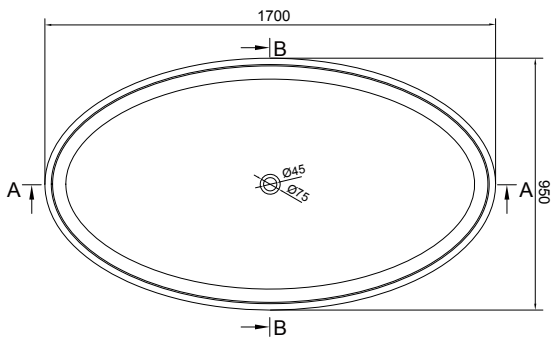

ARDEA 170 BATHTUB

ART. NO.: 1006028 | EGG

TOP VIEW

SECTION A-A

SECTION B-B

SPECIFICATIONS

MATERIAL

INFINITE[®] Solid Surfaces

AVAILABLE COLORS

PRODUCT SIZE

L1700 x W950 x H550mm

GROSS/NET WEIGHT

225kg / 185kg

WATER CAPACITY

340L

REMARKS