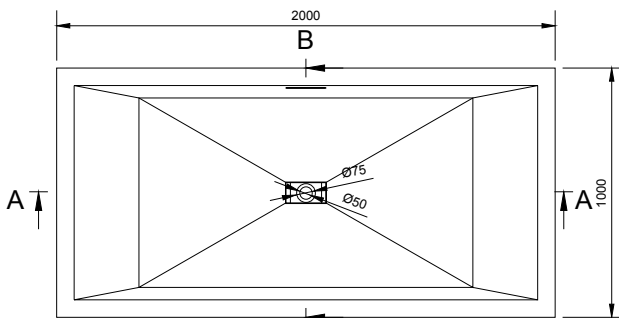

ANCONA 200 BATHTUB

ART. NO.: 1006024 | RECTANGLE

TOP VIEW

SECTION A-A

SECTION B-B

SPECIFICATIONS

MATERIAL

INFINITE[®] Solid Surfaces

AVAILABLE COLORS

PRODUCT SIZE

L2000 x W1000 x H580mm

GROSS/NET WEIGHT

290kg / 250kg

WATER CAPACITY

460L

REMARKS