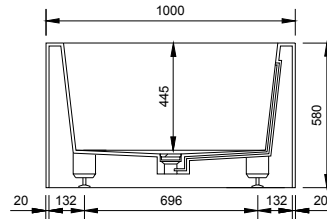

ANCONA 200 BATHTUB

ART. NO.: 1006024 | RECTANGLE

TOP VIEW

SECTION A-A

SECTION B-B

SPECIFICATIONS

MATERIAL

INFINITE[®] Solid Surfaces

AVAILABLE COLORS

PRODUCT SIZE

L2000 x W1000 x H580mm

GROSS/NET WEIGHT

290kg / 250kg

WATER CAPACITY

460L

REMARKS