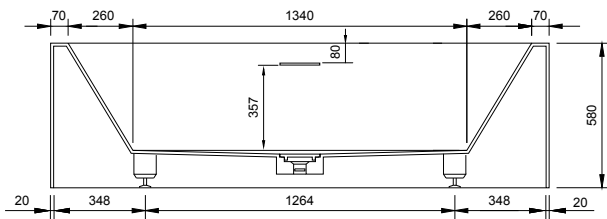

ANCONA 200 BATHTUB

ART. NO.: 1006024 | RECTANGLE

TOP VIEW

SECTION A-A

SECTION B-B

SPECIFICATIONS

MATERIAL

INFINITE[®] Solid Surfaces

AVAILABLE COLORS

PRODUCT SIZE

L2000 x W1000 x H580mm

GROSS/NET WEIGHT

290kg / 250kg

WATER CAPACITY

460L

REMARKS