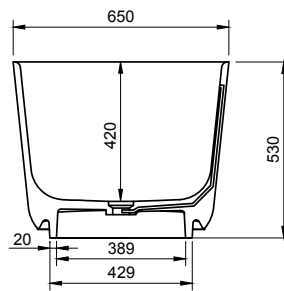

NIAGARA (OVAL) 118 BATHTUB

ART. NO.: 1006022 | OVAL

TOP VIEW

SECTION A-A

SECTION B-B

SPECIFICATIONS

MATERIAL

INFINITE[®] Solid Surfaces

AVAILABLE COLORS

PRODUCT SIZE

L1180 x W650 x H530mm

GROSS/NET WEIGHT

135kg / 95kg

WATER CAPACITY

168L

REMARKS