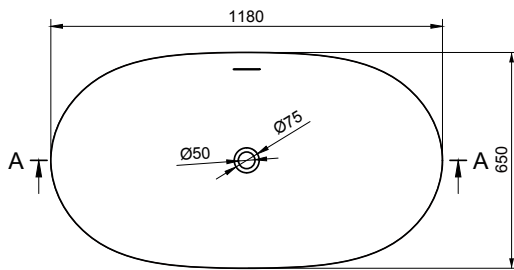

NIAGARA (OVAL) 118 BATHTUB

ART. NO.: 1006022 | OVAL

TOP VIEW

SECTION A-A

SECTION B-B

SPECIFICATIONS

MATERIAL

INFINITE[®] Solid Surfaces

AVAILABLE COLORS

PRODUCT SIZE

L1180 x W650 x H530mm

GROSS/NET WEIGHT

135kg / 95kg

WATER CAPACITY

168L

REMARKS