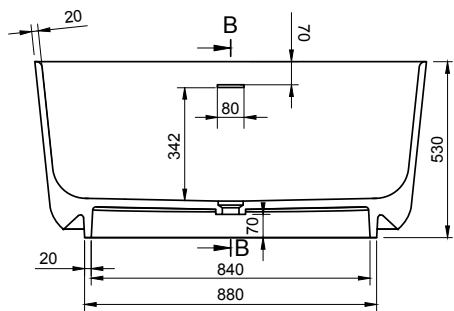

NIAGARA (OVAL) 118 BATHTUB

ART. NO.: 1006022 | OVAL

TOP VIEW

SECTION A-A

SECTION B-B

SPECIFICATIONS

MATERIAL

INFINITE[®] Solid Surfaces

AVAILABLE COLORS

PRODUCT SIZE

L1180 x W650 x H530mm

GROSS/NET WEIGHT

135kg / 95kg

WATER CAPACITY

168L

REMARKS