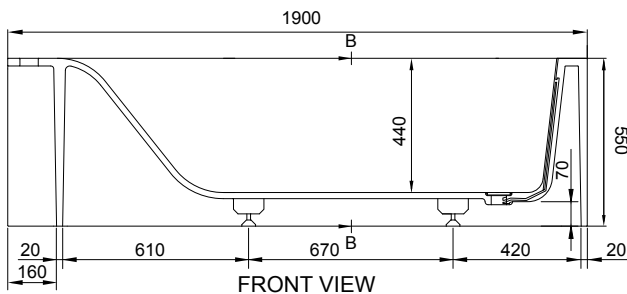

# CHRISTIANSSAND 190 BATHTUB

ART. NO.: 1006021 | RECTANGLE

TOP VIEW

FRONT VIEW

SECTION A-A

## SPECIFICATIONS

**MATERIAL**

INFINITE<sup>®</sup> Solid Surfaces

**AVAILABLE COLORS**

**PRODUCT SIZE**

L1900 x W800 x H550mm

**GROSS/NET WEIGHT**

215kg / 175kg

**WATER CAPACITY**

310L

**REMARKS**

With Overflow Hole