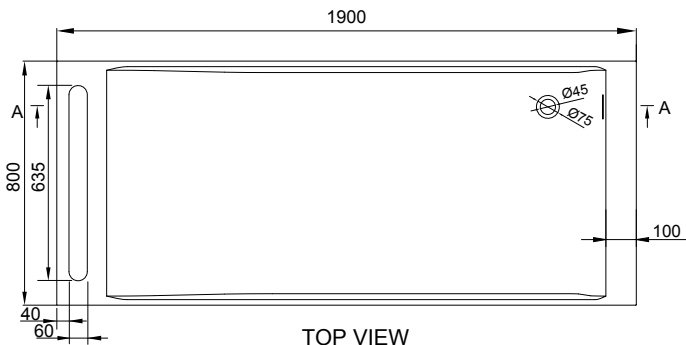

# CHRISTIANSSAND 190 BATHTUB

ART. NO.: 1006021 | RECTANGLE

TOP VIEW

FRONT VIEW

SECTION A-A

## SPECIFICATIONS

**MATERIAL**

INFINITE<sup>®</sup> Solid Surfaces

**AVAILABLE COLORS**

**PRODUCT SIZE**

L1900 x W800 x H550mm

**GROSS/NET WEIGHT**

215kg / 175kg

**WATER CAPACITY**

310L

**REMARKS**

With Overflow Hole