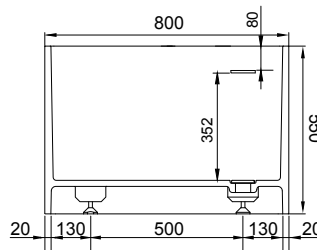

# CHRISTIANSSAND 190 BATHTUB

ART. NO.: 1006021 | RECTANGLE

TOP VIEW

FRONT VIEW

SECTION A-A

## SPECIFICATIONS

**MATERIAL**

INFINITE<sup>®</sup> Solid Surfaces

**AVAILABLE COLORS**

**PRODUCT SIZE**

L1900 x W800 x H550mm

**GROSS/NET WEIGHT**

215kg / 175kg

**WATER CAPACITY**

310L

**REMARKS**

With Overflow Hole