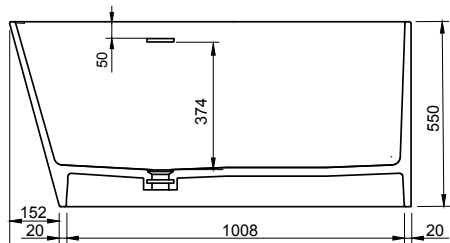

SIENA 120R BATHTUB

ART. NO.: 1006019 | SECTOR

TOP VIEW

SECTION A-A

SECTION B-B

SPECIFICATIONS

MATERIAL

INFINITE[®] Solid Surfaces

AVAILABLE COLORS

PRODUCT SIZE

L1200 x W800 x H550mm

GROSS/NET WEIGHT

202kg / 162kg

WATER CAPACITY

280L

REMARKS