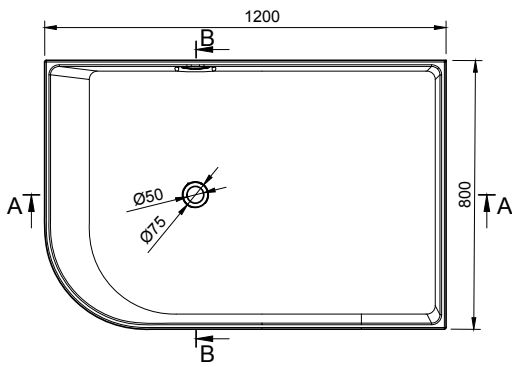

SIENA 120R BATHTUB

ART. NO.: 1006019 | SECTOR

TOP VIEW

SECTION A-A

SECTION B-B

SPECIFICATIONS

MATERIAL

INFINITE[®] Solid Surfaces

AVAILABLE COLORS

PRODUCT SIZE

L1200 x W800 x H550mm

GROSS/NET WEIGHT

202kg / 162kg

WATER CAPACITY

280L

REMARKS