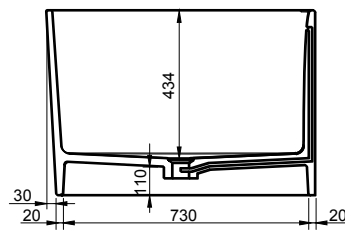

SIENA 120R BATHTUB

ART. NO.: 1006019 | SECTOR

TOP VIEW

SECTION A-A

SECTION B-B

SPECIFICATIONS

MATERIAL

INFINITE[®] Solid Surfaces

AVAILABLE COLORS

PRODUCT SIZE

L1200 x W800 x H550mm

GROSS/NET WEIGHT

202kg / 162kg

WATER CAPACITY

280L

REMARKS