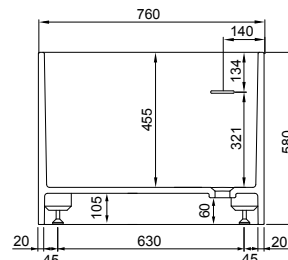

LUGANO 180 BATHTUB

ART. NO.: 1006017 | RECTANGLE

TOP VIEW

SECTION A-A

SECTION B-B

SPECIFICATIONS

MATERIAL

INFINITE[®] Solid Surfaces

AVAILABLE COLORS

PRODUCT SIZE

L1800 x W760 x H580mm

GROSS/NET WEIGHT

215kg / 175kg

WATER CAPACITY

330L

REMARKS