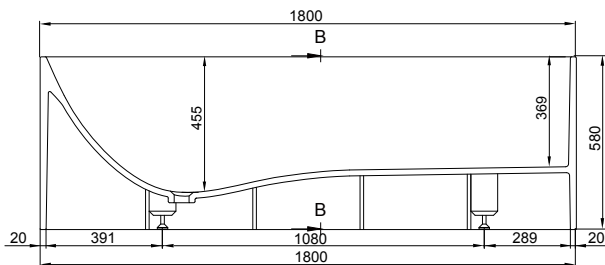

LUGANO 180 BATHTUB

ART. NO.: 1006017 | RECTANGLE

TOP VIEW

SECTION A-A

SECTION B-B

SPECIFICATIONS

MATERIAL

INFINITE[®] Solid Surfaces

AVAILABLE COLORS

PRODUCT SIZE

L1800 x W760 x H580mm

GROSS/NET WEIGHT

215kg / 175kg

WATER CAPACITY

330L

REMARKS