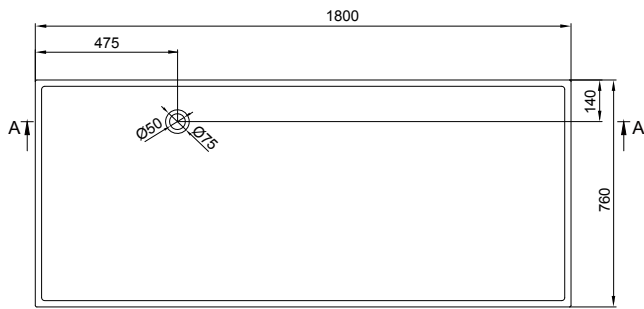

LUGANO 180 BATHTUB

ART. NO.: 1006017 | RECTANGLE

TOP VIEW

SECTION A-A

SECTION B-B

SPECIFICATIONS

MATERIAL

INFINITE[®] Solid Surfaces

AVAILABLE COLORS

PRODUCT SIZE

L1800 x W760 x H580mm

GROSS/NET WEIGHT

215kg / 175kg

WATER CAPACITY

330L

REMARKS