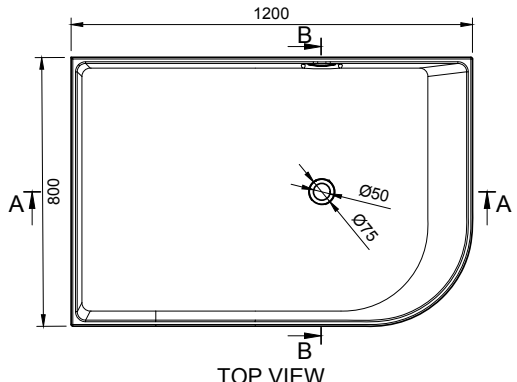

SIENA 120L BATHTUB

ART. NO.: 1006015 | SECTOR

SPECIFICATIONS

MATERIAL	INFINITE [®] Solid Surfaces
AVAILABLE COLORS	 00 01 02 03 04 06
PRODUCT SIZE	L1200 x W800 x H550mm
GROSS/NET WEIGHT	202kg / 162kg
WATER CAPACITY	280L
REMARKS	With Overflow Hole