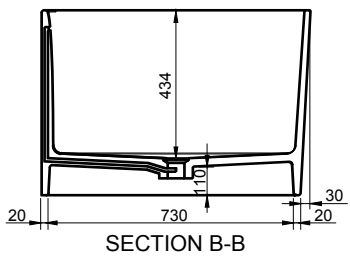

SIENA 120L BATHTUB

ART. NO.: 1006015 | SECTOR

SPECIFICATIONS

MATERIAL	INFINITE [®] Solid Surfaces
AVAILABLE COLORS	 00 01 02 03 04 06
PRODUCT SIZE	L1200 x W800 x H550mm
GROSS/NET WEIGHT	202kg / 162kg
WATER CAPACITY	280L
REMARKS	With Overflow Hole