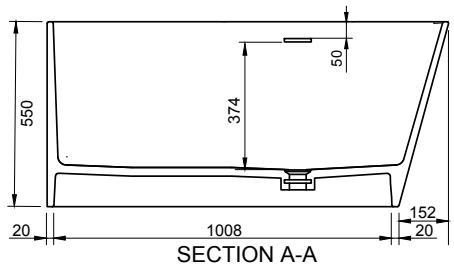

SIENA 120L BATHTUB

ART. NO.: 1006015 | SECTOR

SPECIFICATIONS

MATERIAL	INFINITE [®] Solid Surfaces
AVAILABLE COLORS	 00 01 02 03 04 06
PRODUCT SIZE	L1200 x W800 x H550mm
GROSS/NET WEIGHT	202kg / 162kg
WATER CAPACITY	280L
REMARKS	With Overflow Hole